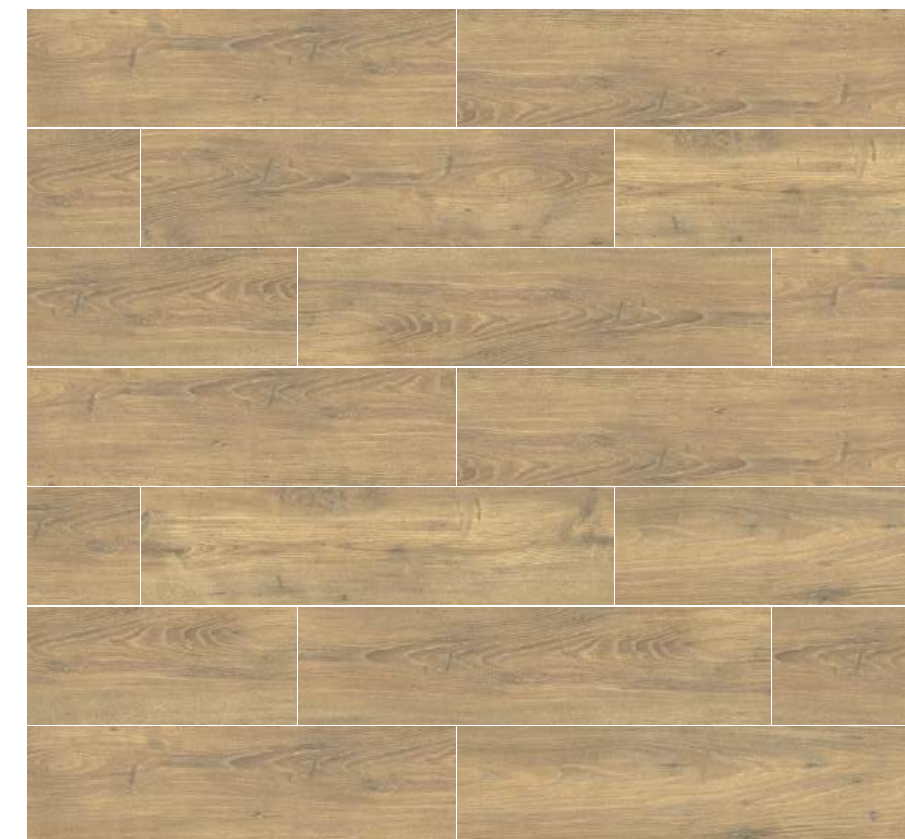

beige 15,5x62/6"x24" non-rectified

color	format cm/in	thk. mm/in	ean	surface	no. of face	R	pei	rectified
grey	15,5x62/6"x24"	7,0/0,28"	5907518305281	mat	18	—	IV	×
beige	15,5x62/6"x24"	7,0/0,28"	5907518305243	mat	18	—	IV	×
brown	15,5x62/6"x24"	7,0/0,28"	5907518305267	mat	18	—	IV	×

oslo collection

15,5x62/6"x24"

⊕ available sizes

packing system	format cm/in	thk. mm/in	pcs./box	m²/sq ft box	kg/lb box	box/pallet
⊕	15,5x62/6"x24"	7,0/0,28"	14	1,34/14,23	18,35/40,45	64