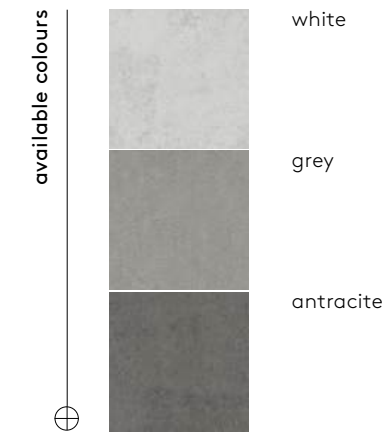

grey 30x60/12"x24" rectified