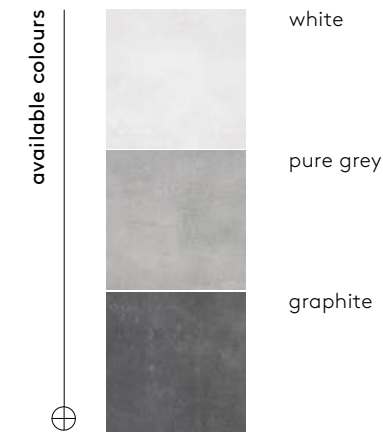

/135/ inspiration of the concrete

stark collection

white 60x120/24"x48" rectified

color	format cm/in	thk. mm/in	ean	surface	no. of face	R	pei	rectified
white	60x120/24"x48"	10/0,40"	5901503226971	sugar lapp.	6	—	III	✓
	60x120/24"x48"	10/0,40"	5901503204481	mat	6	R10	V	✓
pure grey	60x120/24"x48"	10/0,40"	5901503226933	sugar lapp.	6	—	III	✓
	60x120/24"x48"	10/0,40"	5901503204474	mat	6	R10	IV	✓
graphite	60x120/24"x48"	10/0,40"	5901503226957	sugar lapp.	6	—	III	✓
	60x120/24"x48"	10/0,40"	5901503204467	mat	6	R10	IV	✓