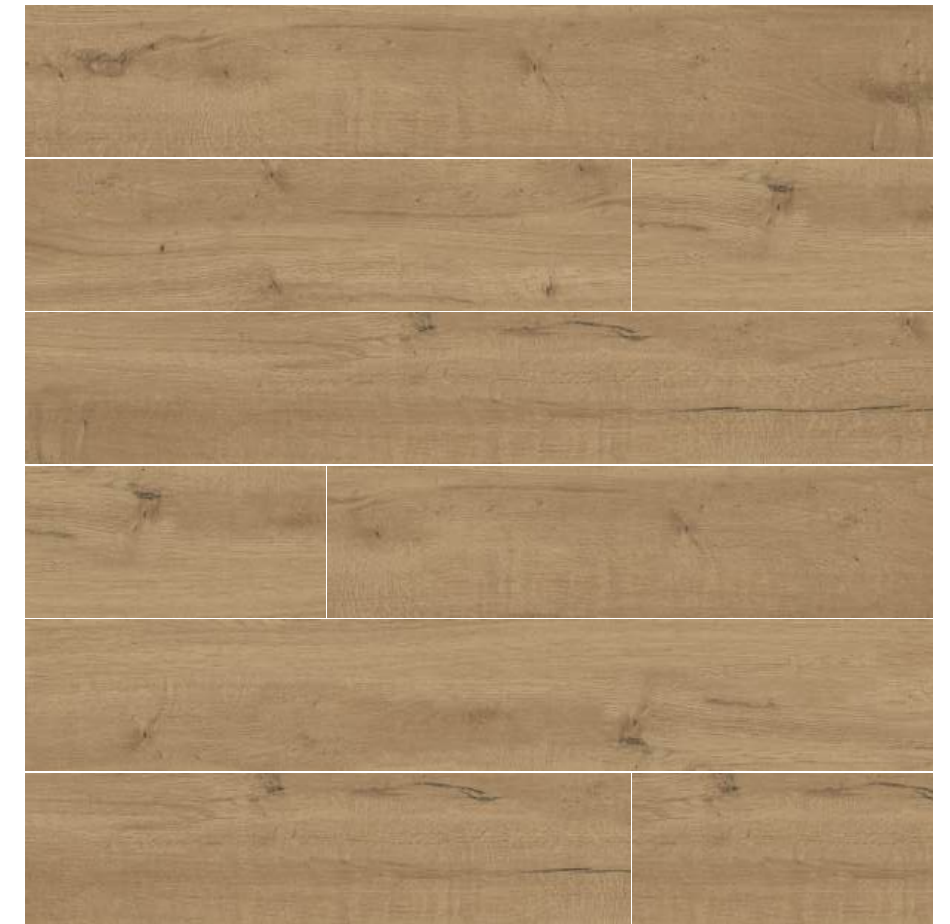

/55/inspiration of the wood

naturfloor collection

larix 20x120/8"x48" rectified

color	format cm/in	thk. mm/in	ean	surface	no. of face	R	pei	rectified
betula	20x120/8"x48"	10/0,40"	5901503207956	mat	21	—	IV	✓
larix	20x120/8"x48"	10/0,40"	5901503207963	mat	21	—	IV	✓
nogal	20x120/8"x48"	10/0,40"	5901503207949	mat	21	—	IV	✓
oak	20x120/8"x48"	10/0,40"	5901503206676	mat	21	—	IV	✓