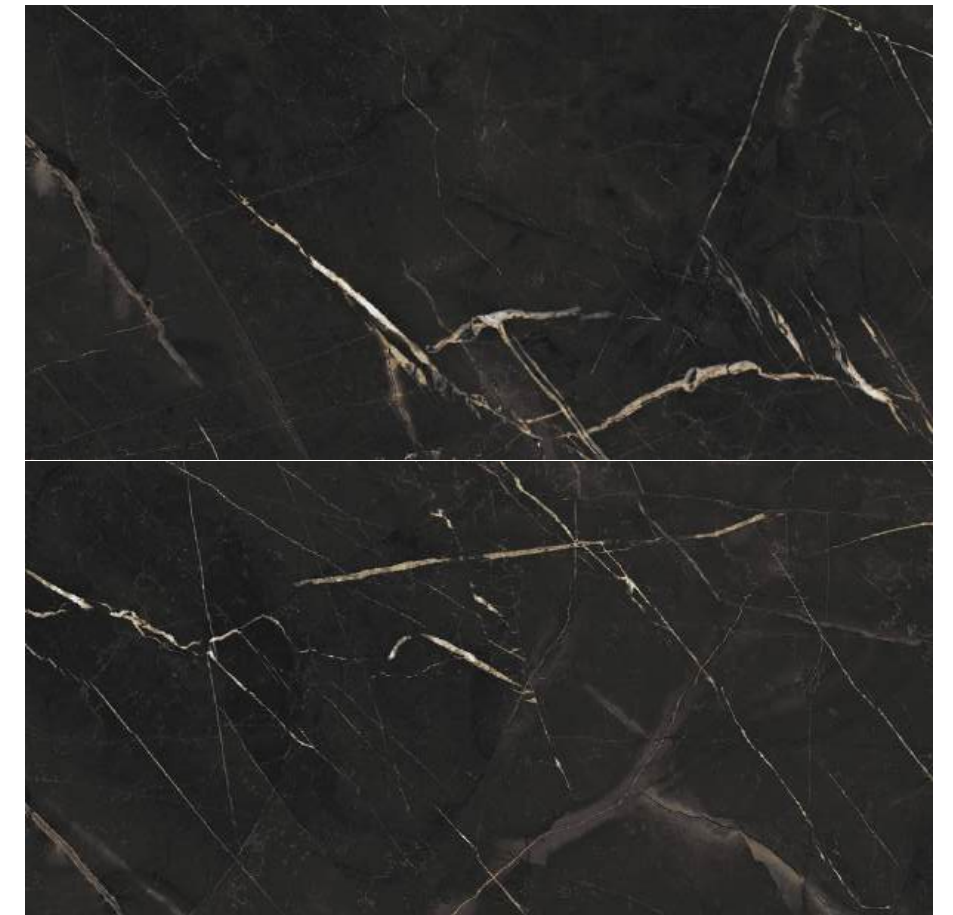

sahara collection

sahara

sahara 60x120/24"x48" rectified

color	format cm/in	thk. mm/in	ean	surface	no. of face	R	pei	rectified
sahara	60x120/24"x48"	10/0,40"	5901503221976	polished	6	—	III	✓

sahara collection 