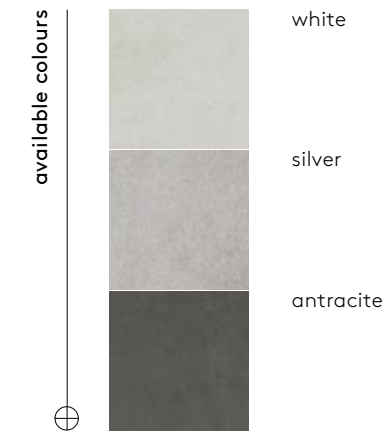

white 60x60/24"x24" rectified

color	format cm/in	thk. mm/in	ean	surface	no. of face	R	pei	rectified
white	60x60/24"x24"	9,0/0,36"	5901503224427	sugar lapp.	6	—	III	✓
	60x60/24"x24"	8,0/0,31"	5901503224281	mat	12	R10	IV	✓
silver	60x60/24"x24"	9,0/0,36"	5901503224441	sugar lapp.	6	—	III	✓
	60x60/24"x24"	8,0/0,31"	5901503224304	mat	12	R10	IV	✓
antracite	60x60/24"x24"	9,0/0,36"	5901503224465	sugar lapp.	6	—	III	✓
	60x60/24"x24"	8,0/0,31"	5901503224328	mat	12	R10	IV	✓

packing system	format cm/in	thk. mm/in	pcs./box	m²/sq ft box	kg/lb box	box/pallet
⊕	60x60/24"x24"	8,0/0,31"	5	1,80/19,37	30/66,12	30
	60x60/24"x24"	9,0/0,36"	4	1,44/15,49	28/61,71	30

durban white 60x120/24"x48"