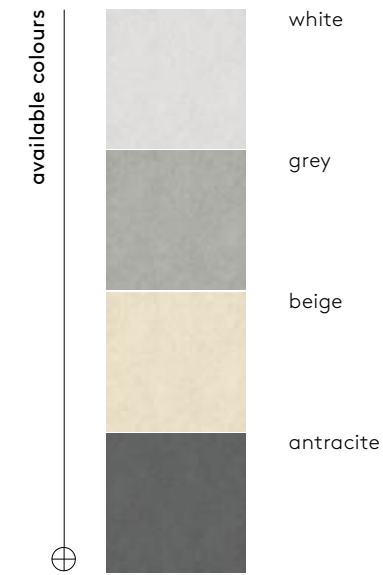

white 60x60/24"x24" rectified

color	format cm/in	thk. mm/in	ean	surface	no. of face	R	pei	rectified
white	60x60/24"x24"	8,0/0,31"	5901503229767	mat	12	—	IV	✓
grey	60x60/24"x24"	8,0/0,31"	5901503229781	mat	12	—	IV	✓
beige	60x60/24"x24"	8,0/0,31"	5901503216767	mat	12	—	IV	✓
antracite	60x60/24"x24"	8,0/0,31"	5901503216804	mat	12	—	IV	✓

cerstone collection

60x60/24"x24" • 60x120/24"x48"

available sizes

packing system	format cm/in	thk. mm/in	pcs./box	m²/sq ft box	kg/lb box	box/pallet
	60x60/24"x24"	9,0/0,36"	4	1,44/15,49	28/61,71	30
	60x60/24"x24"	8,0/0,31"	5	1,80/19,37	30/66,12	30