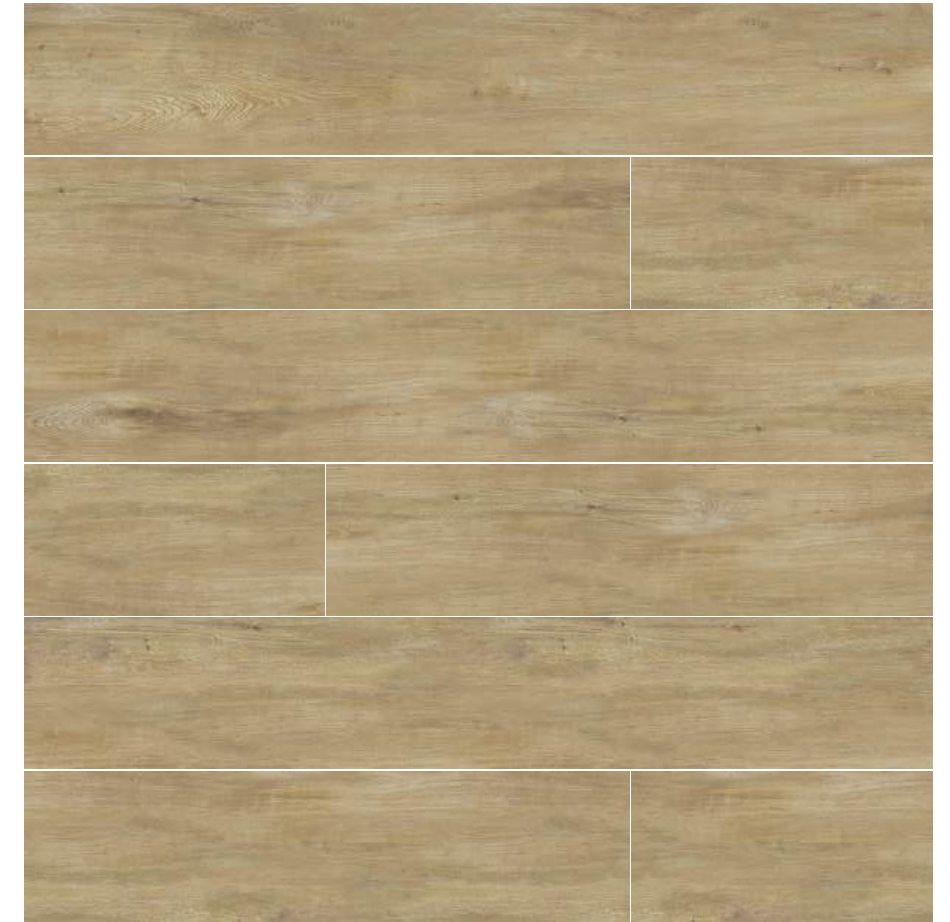

beige 20x120/8"x48" rectified

color	format cm/in	thk. mm/in	ean	surface	no. of face	R	pei	rectified
soft grey	20x120/8"x48"	10/0,40"	5901503210833	mat	18	—	IV	✓
cream	20x120/8"x48"	10/0,40"	5901503210819	mat	18	—	IV	✓
beige	20x120/8"x48"	10/0,40"	5901503210826	mat	18	—	IV	✓

scandinavia collection

15,5x62/6"x24" • 30x60/12"x24" • 20x120/8"x48" • 30x120/12"x48"

⊕ available sizes

packing system	format cm/in	thk. mm/in	pcs./box	m²/sq ft box	kg/lb box	box/pallet
⊕	20x120/8"x48"	10/0,40"	5	1,2/12,91	26/57,3	45