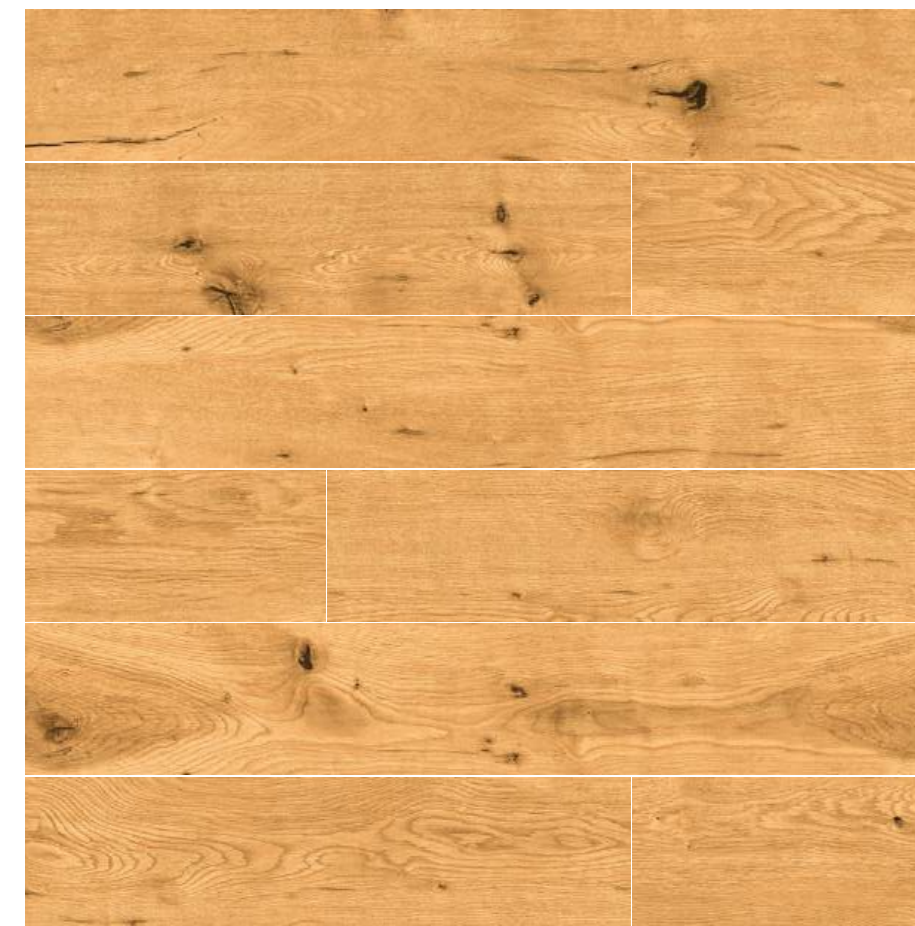

malvini collection

beige 20x120/8"x48" rectified

color	format cm/in	thk. mm/in	ean	surface	no. of face	R	pei	rectified
beige	20x120/8"x48"	10/0,40"	5901503229538	mat	12	—	IV	✓
gold	20x120/8"x48"	10/0,40"	5901503229514	mat	12	—	IV	✓