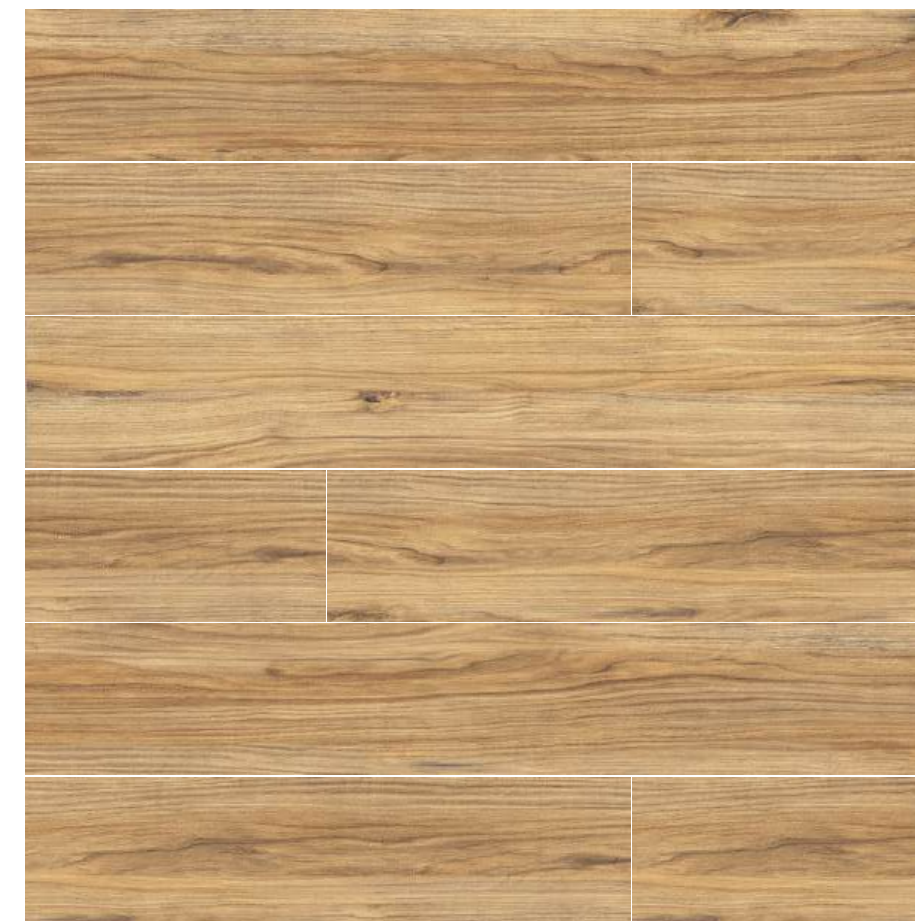

/25/ inspiration of the wood

catania collection

gold 20x120/8"x48" rectified

color	format cm/in	thk. mm/in	ean	surface	no. of face	R	pei	rectified
gold	20x120/8"x48"	10/0,48"	5901503229491	mat	12	—	IV	✓
natural	20x120/8"x48"	10/0,48"	5901503229477	mat	12	—	IV	✓
royal	20x120/8"x48"	10/0,48"	5901503229453	mat	12	—	IV	✓