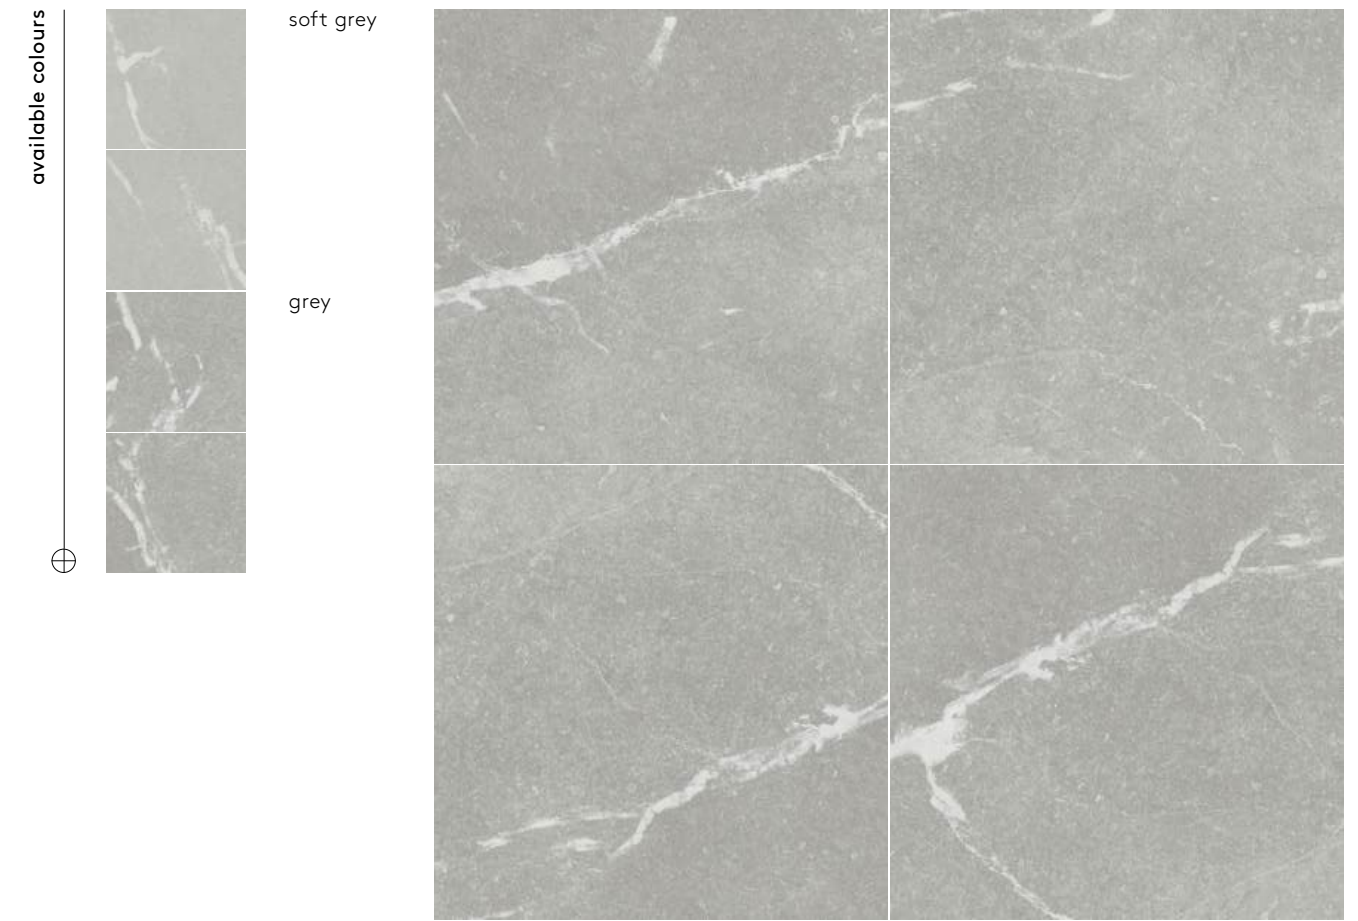

grey 60x60/24"x24" rectified

color	format cm/in	thk. mm/in	ean	surface	no. of face	R	pei	rectified
soft grey	60x60/24"x24"	8,0/0,31"	5901503227718	mat	12	—	IV	✓
grey	60x60/24"x24"	8,0/0,31"	5901503227770	mat	12	—	IV	✓

keystone collection

60x60/24"x24" • 60x120/24"x48"

⊕ available sizes

packing system	format cm/in	thk. mm/in	pcs./box	m²/sq ft box	kg/lb box	box/pallet
⊕	60x60/24"x24"	8,0/0,31"	5	1,80/19,37	30/66,12	30