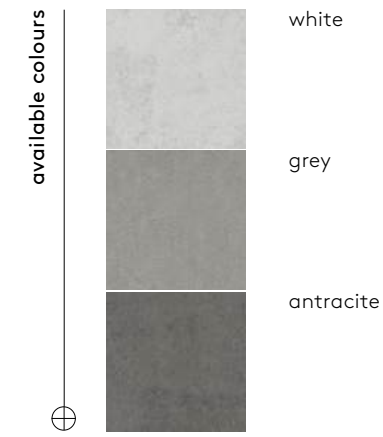

/103/ inspiration of the concrete

downtown collection

grey 60x120/24"x48" rectified

color	format cm/in	thk. mm/in	ean	surface	no. of face	R	pei	rectified
white	60x120/24"x48"	10/0,40"	5901503219058	mat	7	R10	V	✓
grey	60x120/24"x48"	10/0,40"	5901503227978	mat	7	R10	IV	✓
antracite	60x120/24"x48"	10/0,40"	5901503227992	mat	7	R10	IV	✓