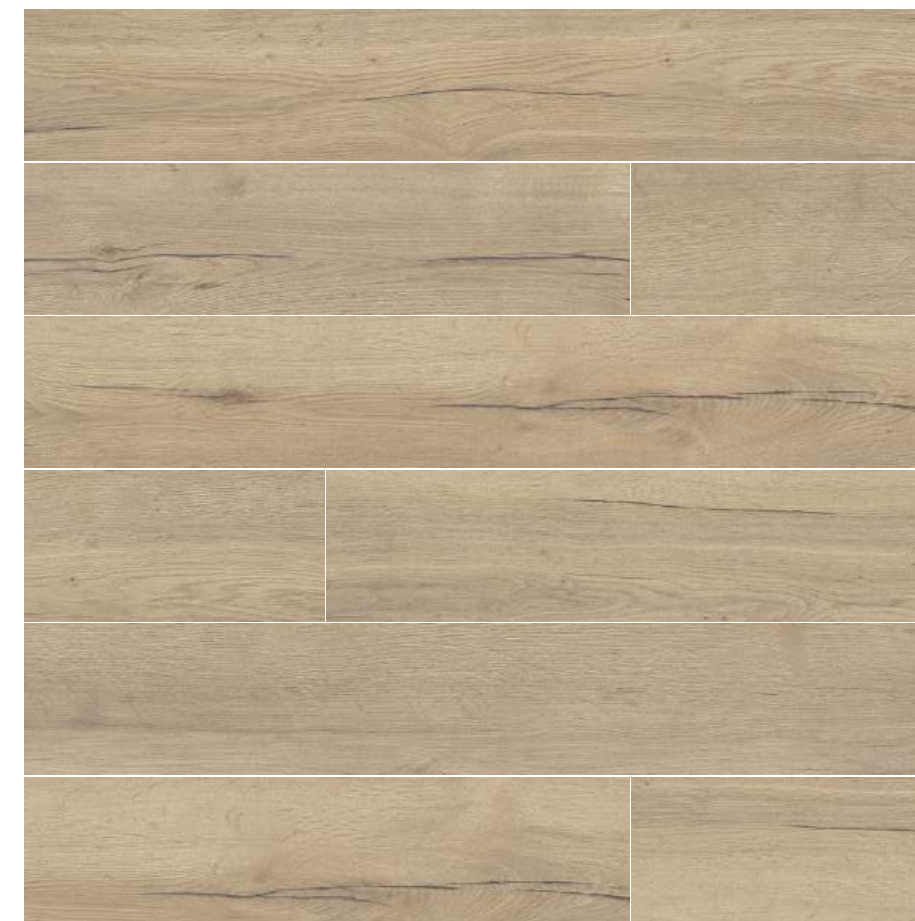

/47/ inspiration of the wood

halifax collection

natural 20x120/8"x48" rectified

color	format cm/in	thk. mm/in	ean	surface	no. of face	R	pei	rectified
natural	20x120/8"x48"	10/0,40"	5901503210000	mat	21	R9	IV	✓
mild	20x120/8"x48"	10/0,40"	5901503218501	mat	21	R9	IV	✓
gold	20x120/8"x48"	10/0,40"	5901503210024	mat	21	R9	IV	✓
honey	20x120/8"x48"	10/0,40"	5901503218525	mat	21	R9	IV	✓