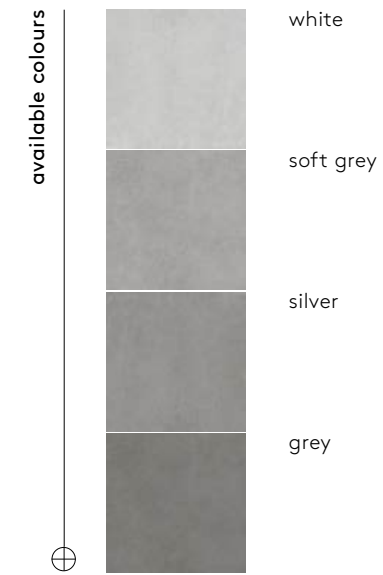

white 60x120/24"x48" rectified

color	format cm/in	thk. mm/in	ean	surface	no. of face	R	pei	rectified
white	60x120/24"x48"	10/0,40"	5901503229187	mat	12	R10	IV	✓
soft grey	60x120/24"x48"	10/0,40"	5901503229200	mat	12	R10	IV	✓
silver	60x120/24"x48"	10/0,40"	5901503229248	mat	12	R10	IV	✓
grey	60x120/24"x48"	10/0,40"	5901503229224	mat	12	R10	IV	✓

packing system	format cm/in	grubość mm	szt./opak.	m²/opak.	kg/opak.	opak./paleta
	60x120/24"x48"	10/0,40"	2	1,44/15,49	32/70,53	30