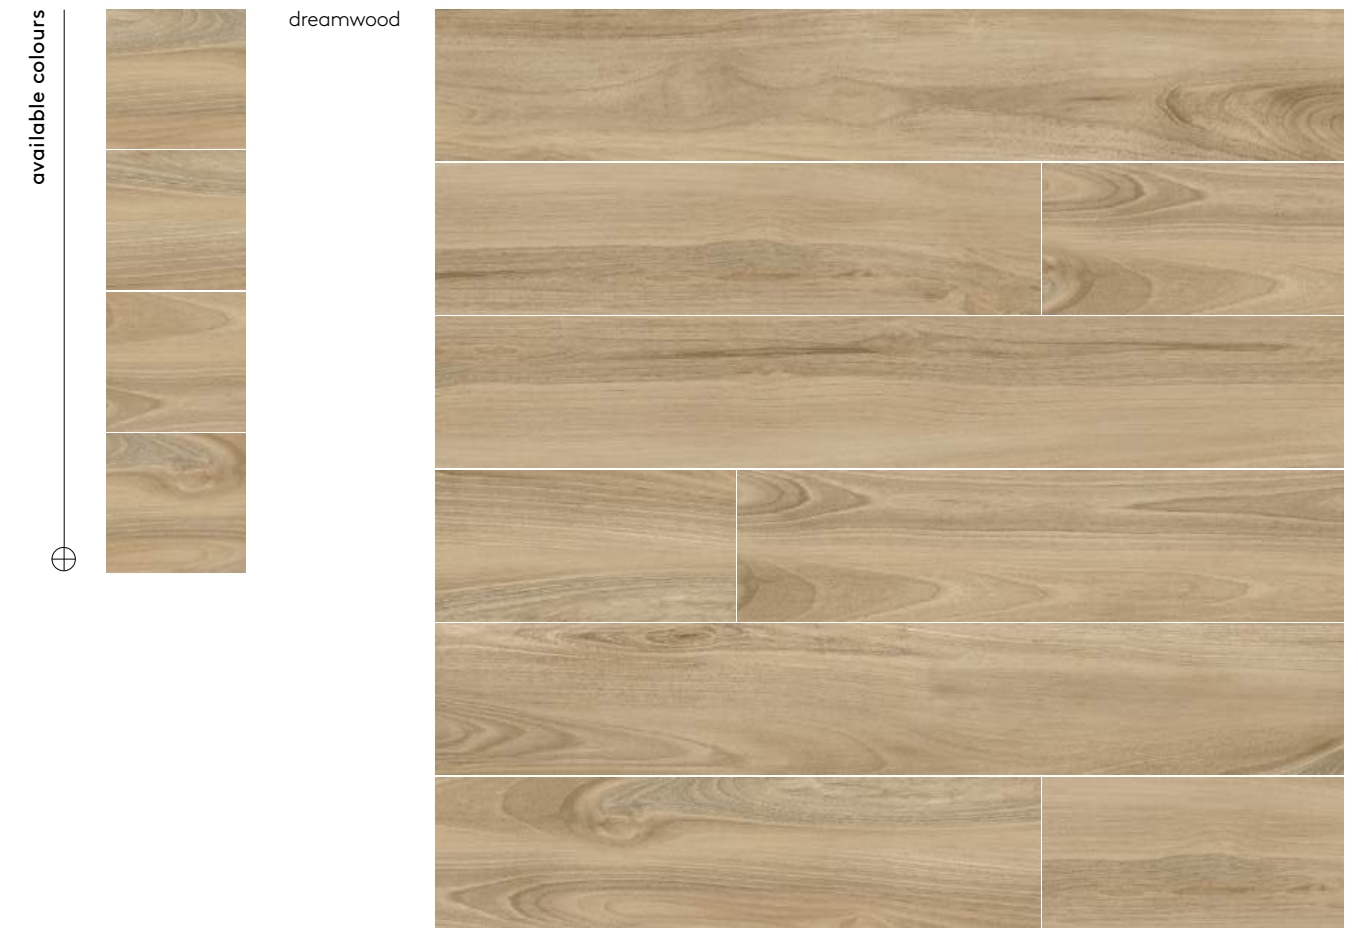

dreamwood 20x120/8"x48" rectified

color	format cm/in	thk. mm/in	ean	surface	no. of face	R	pei	rectified
dreamwood	20x120/8"x48"	10/0,40"	5901503209493	mat	15	—	IV	✓

dreamwood collection

20x120/8"x48"

⊕ available sizes

packing system	format cm/in	thk. mm/in	pcs./box	m²/sq ft box	kg/lb box	box/pallet
⊕	20x120/8"x48"	10/0,40"	5	1,2/12,91	26/57,3	45