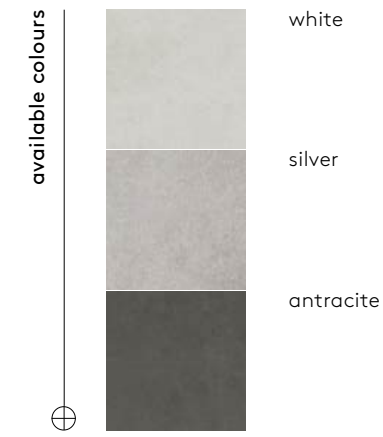

silver 60x120/24"x48" rectified

color	format cm/in	thk. mm/in	ean	surface	no. of face	R	pei	rectified
white	60x120/24"x48"	10/0,40"	5901503224229	mat	6	R10	IV	✓
	60x120/24"x48"	10/0,40"	5901503224489	sugar lapp.	12	—	III	✓
silver	60x120/24"x48"	10/0,40"	5901503224243	mat	6	R10	IV	✓
	60x120/24"x48"	10/0,40"	5901503224502	sugar lapp.	12	—	III	✓
antracite	60x120/24"x48"	10/0,40"	5901503224267	mat	6	R10	IV	✓
	60x120/24"x48"	10/0,40"	5901503224526	sugar lapp.	12	—	III	✓

durban collection

60x60/24"x24" • 60x120/24"x48"

⊕ available sizes

packing system	format cm/in	thk. mm/in	pcs./box	m²/sq ft box	kg/lb box	box/pallet
⊕	60x120/24"x48"	10/0,40"	2	1,44/15,49	32/70,53	30