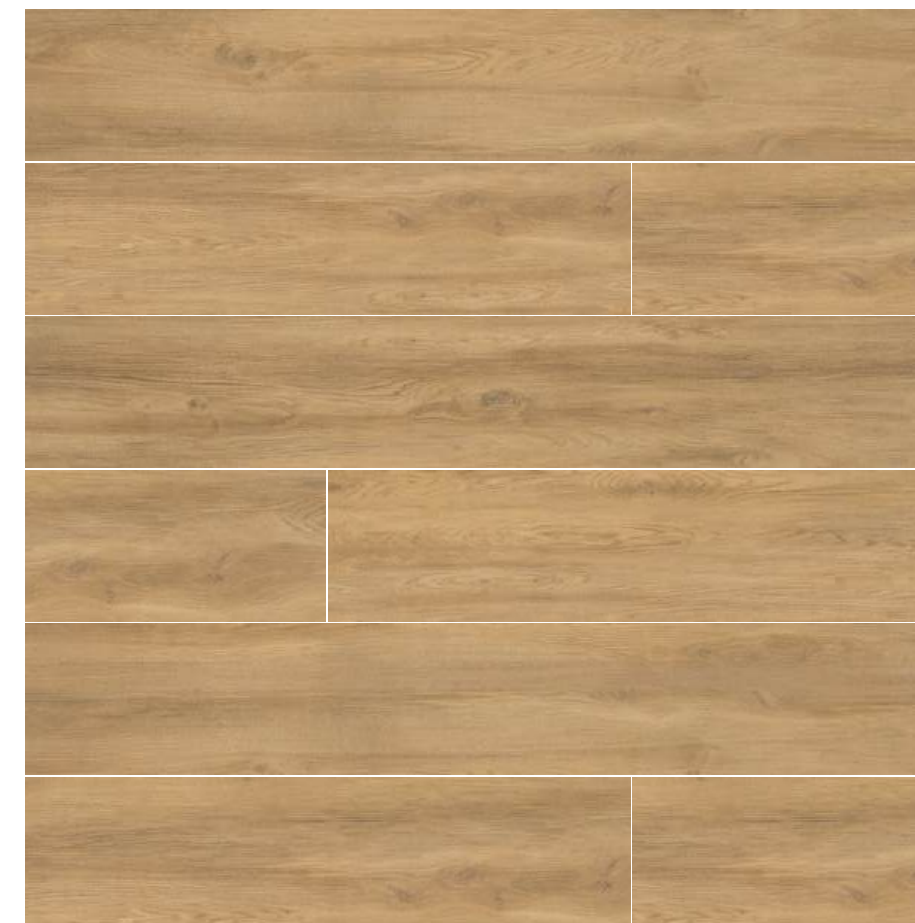

beige 20x120/8"x48" rectified

color	format cm/in	thk. mm/in	ean	surface	no. of face	R	pei	rectified
beige	20x120/8"x48"	10/0,40"	5901503224823	mat	12	—	IV	✓
brown	20x120/8"x48"	10/0,40"	5901503224847	mat	12	—	IV	✓

tyrol collection

20x120/8"x48"

⊕ available sizes

packing system	format cm/in	thk. mm/in	pcs./box	m²/sq ft box	kg/lb box	box/pallet
⊕	20x120/8"x48"	10/0,40"	5	1,2/12,91	26/57,3	45