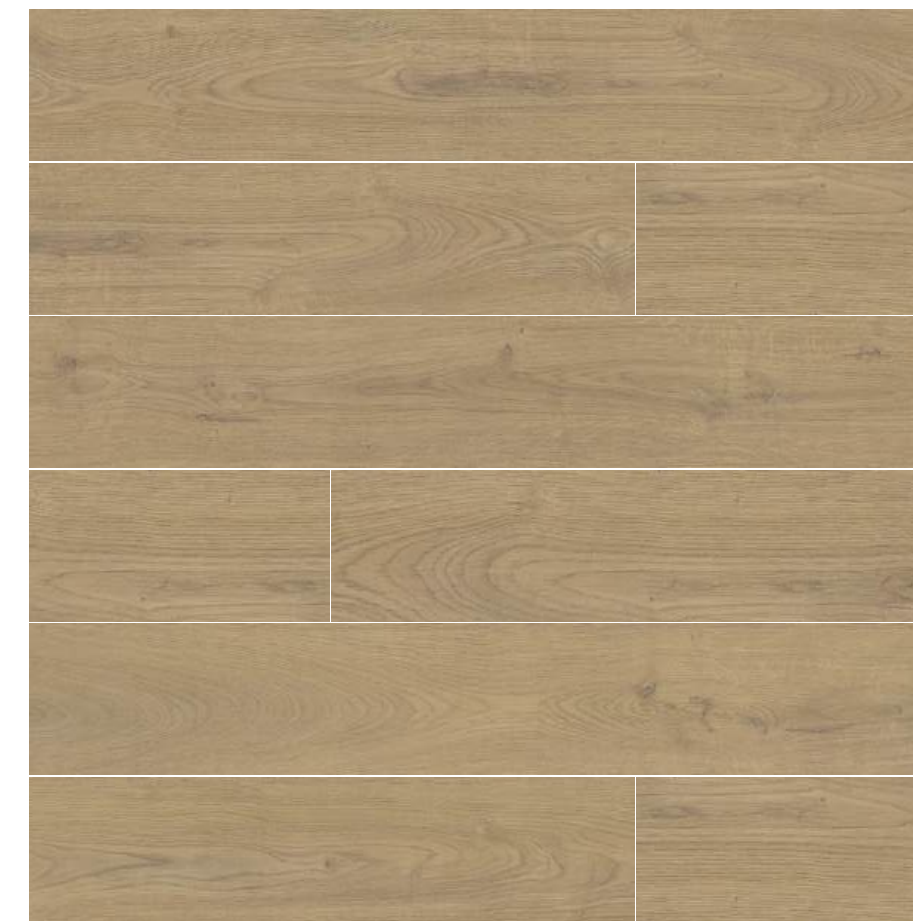

goro collection

beige 20x120/8"x48" rectified

color	format cm/in	thk. mm/in	ean	surface	no. of face	R	pei	rectified
cream	20x120/8"x48"	10/0,40"	5901503226872	mat	9	—	IV	✓
beige	20x120/8"x48"	10/0,40"	5901503226834	mat	9	—	IV	✓
brown	20x120/8"x48"	10/0,40"	5901503226858	mat	9	—	IV	✓