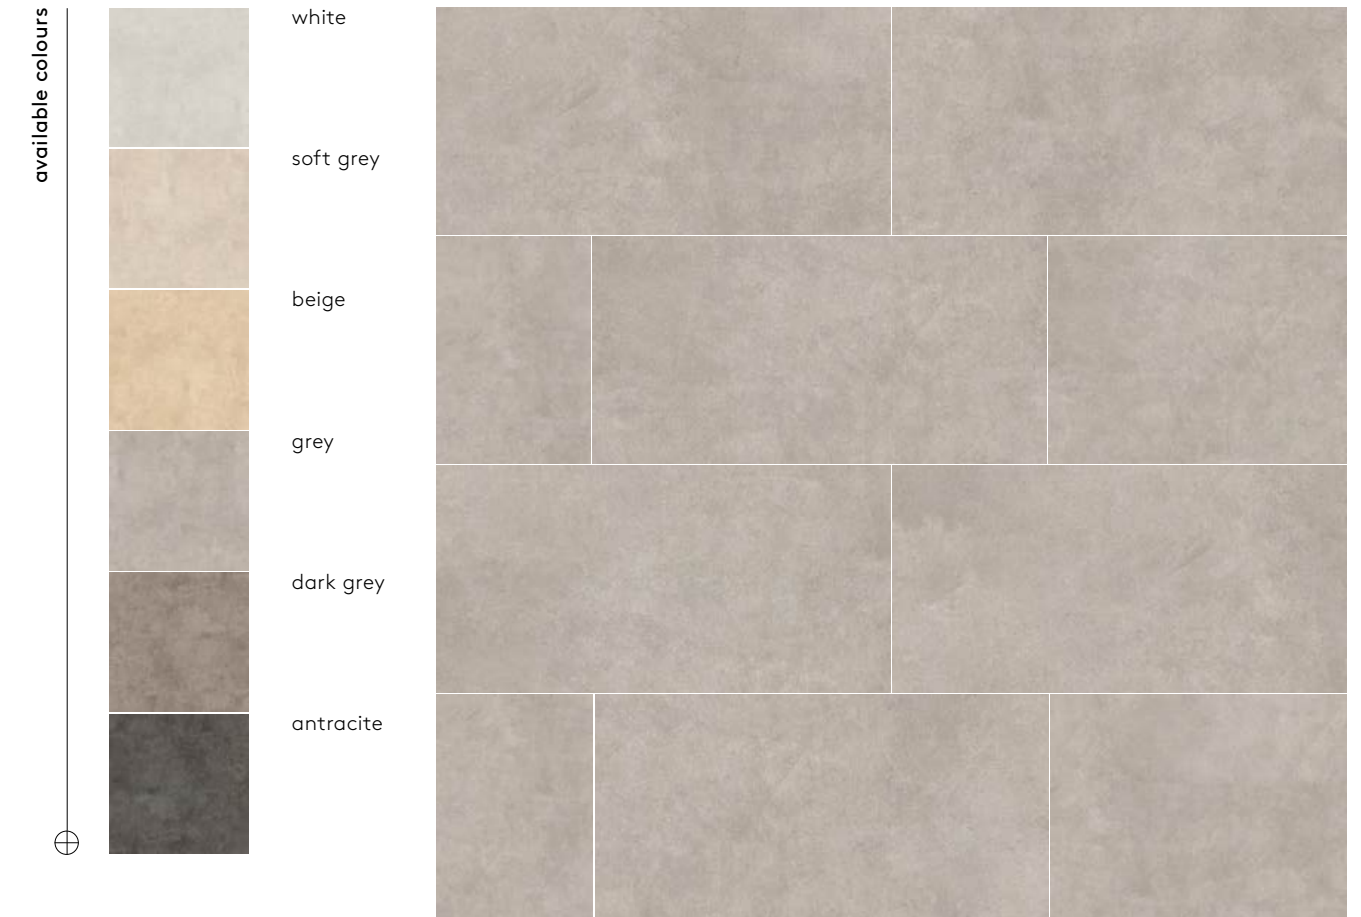

grey 30x60/12"x24" rectified/non-rectified

color	format cm/in	thk. mm/in	ean	surface	no. of face	R	pei	rectified
white	30x60/12"x24"	7,0/0,28"	5901503223123	mat	18	R10	IV	✓
	30x60/12"x24"	7,0/0,28"	5907518306684	mat	9	R10	IV	✗
soft grey	30x60/12"x24"	7,0/0,28"	5901503223109	mat	18	R10	IV	✓
	30x60/12"x24"	7,0/0,28"	5907518306653	mat	9	R10	IV	✗
beige	30x60/12"x24"	7,0/0,28"	5901503223048	mat	18	R10	IV	✓
	30x60/12"x24"	7,0/0,28"	5907518304659	mat	9	R10	IV	✗
grey	30x60/12"x24"	7,0/0,28"	5901503223086	mat	9	R10	IV	✓
	30x60/12"x24"	7,0/0,28"	5907518304697	mat	8	R10	IV	✗
dark grey	30x60/12"x24"	7,0/0,28"	5901503223062	mat	18	R10	IV	✓
	30x60/12"x24"	7,0/0,28"	5907518304710	mat	8	R10	IV	✗
antracite	30x60/12"x24"	7,0/0,28"	5901503223024	mat	18	R10	IV	✓
	30x60/12"x24"	7,0/0,28"	5907518304741	mat	8	R10	IV	✗

format cm/in	thk. mm/in	pcs./box	m²/sq ft box	kg/lb box	box/pallet
30x60/12"x24"	7,0/0,28"	9	1,62/17,44	23,7/52,25	40