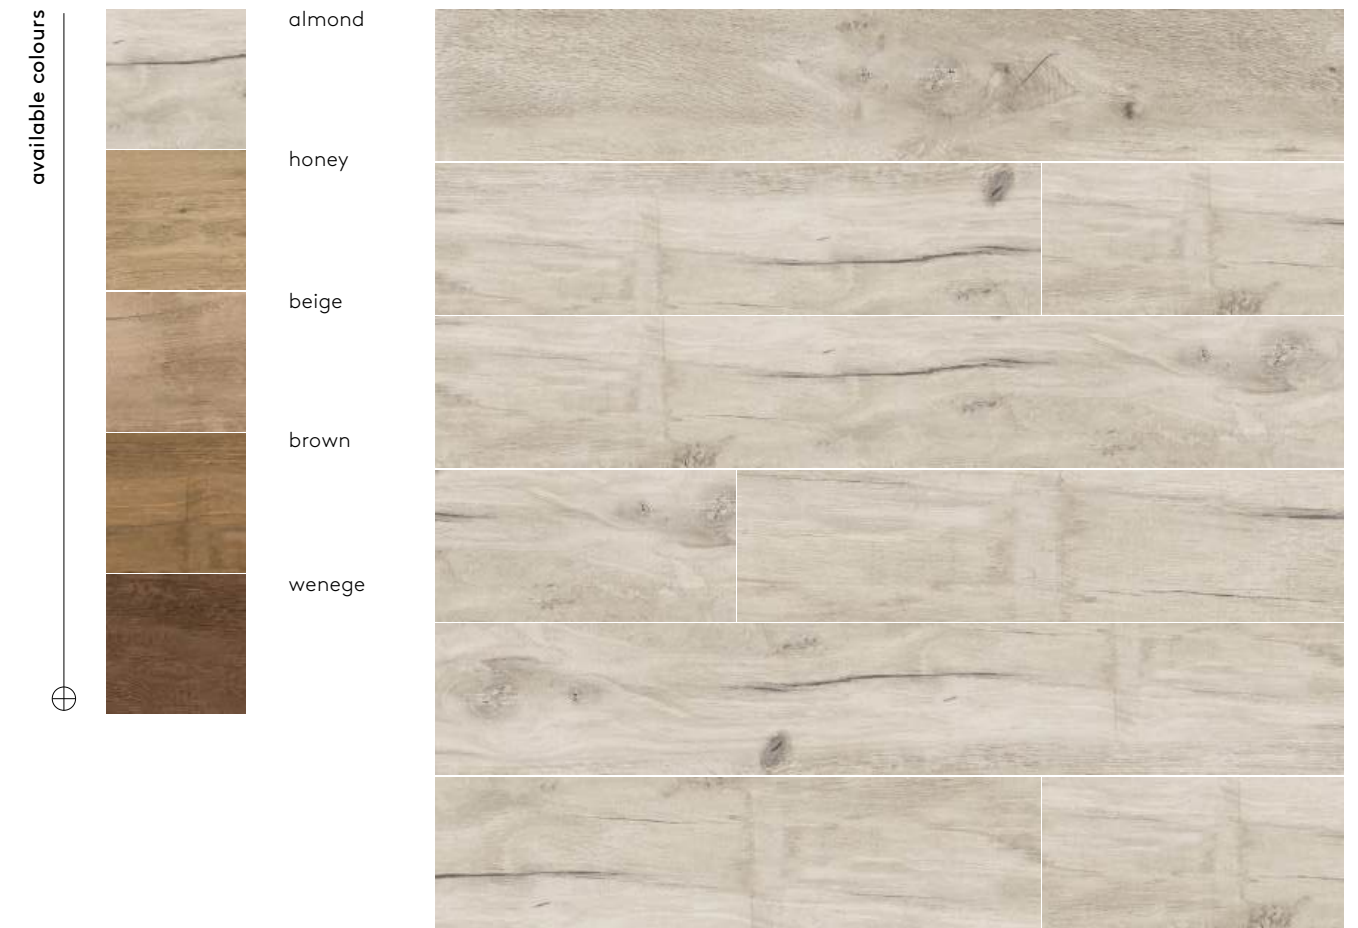

almond 20x120/8"x48" rectified

color	format cm/in	thk. mm/in	ean	surface	no. of face	R	pei	rectified
almond	20x120/8"x48"	10/0,40"	5901503206508	mat	18	—	IV	✓
honey	20x120/8"x48"	10/0,40"	5901503206522	mat	18	—	IV	✓
beige	20x120/8"x48"	10/0,40"	5901503206515	mat	18	—	IV	✓
brown	20x120/8"x48"	10/0,40"	5901503206539	mat	18	—	IV	✓
wenge	20x120/8"x48"	10/0,40"	5901503206751	mat	18	—	IV	✓

cava collection

20x120/8"x48"

⊕ available sizes

packing system	format cm/in	thk. mm/in	pcs./box	m²/sq ft box	kg/lb box	box/pallet
⊕	20x120/8"x48"	10/0,40"	5	1,2/12,91	26/57,3	45