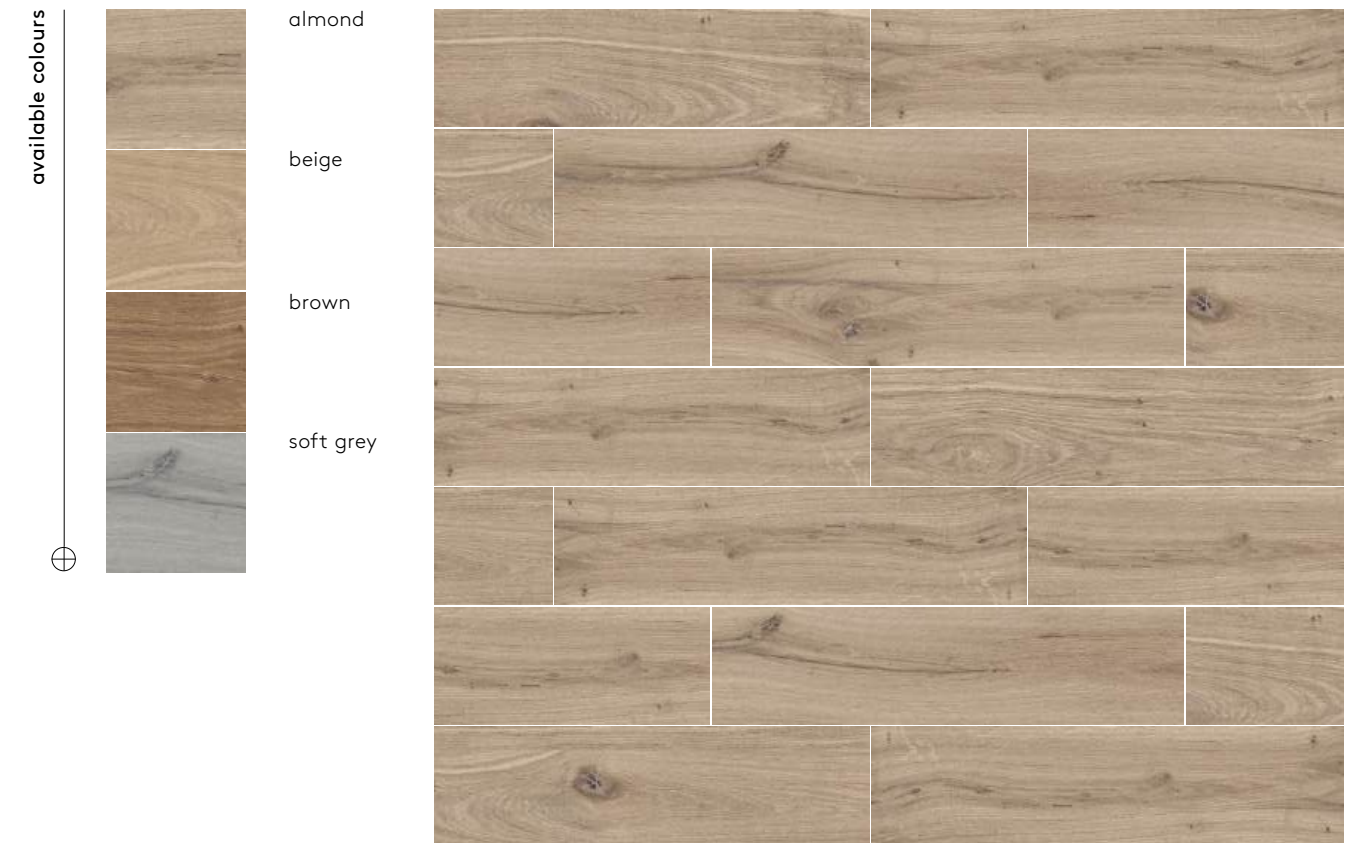

almond 15,5x62/6"x24" non-rectified

color	format cm/in	thk. mm/in	ean	surface	no. of face	R	pei	rectified
almond	15,5x62/6"x24"	7,0/0,28"	5907518304932	mat	20	—	IV	×
beige	15,5x62/6"x24"	7,0/0,28"	5907518304956	mat	22	—	IV	×
brown	15,5x62/6"x24"	7,0/0,28"	5907518304970	mat	20	—	IV	×
soft grey	15,5x62/6"x24"	7,0/0,28"	5907518304994	mat	20	—	IV	×

dublin collection

15,5x62/6"x24"

⊕ available sizes

packing system	format cm/in	thk. mm/in	pcs./box	m²/sq ft box	kg/lb box	box/pallet
⊕	15,5x62/6"x24"	7,0/0,28"	14	1,34/14,23	18,35/40,45	64