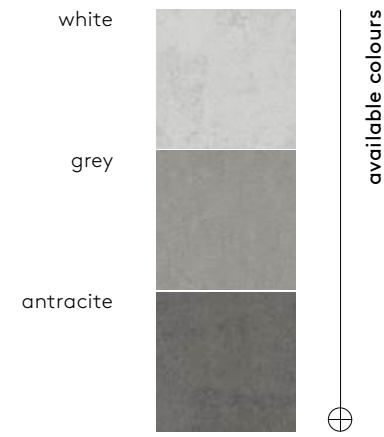

color	format cm/in	thk. mm/in	ean	surface	no. of face	R	pei	rectified
white	60x60/24"x24"	8,0/0,31"	5901503227077	mat	6	R10	V	✓
grey	60x60/24"x24"	8,0/0,31"	5901503208601	mat	9	R10	IV	✓
antracite	60x60/24"x24"	8,0/0,31"	5901503208595	mat	7	R10	IV	✓

format cm/in	thk. mm/in	pcs./box	m²/sq ft box	kg/lb box	box/pallet
60x60/24"x24"	8,0/0,31"	5	1,80/19,37	30/66,12	30