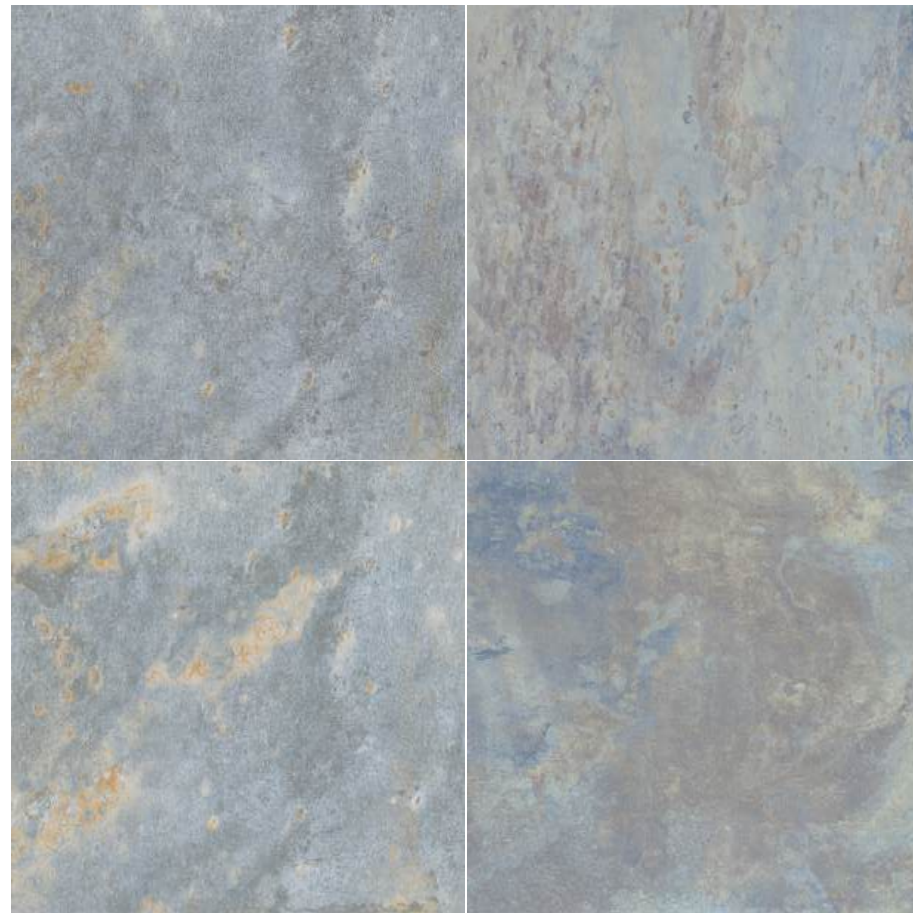

available sizes

peacock blue 60x60x2/24"x24"x0,80"

blue 60x60x2/24"x24"x0,80" rectified
60x60x3/24"x24"x1,20" rectified

blue 90x90x2/36"x36"x0,80" rectified
90x90x3/36"x36"x1,20" rectified

color	format cm/in	thk. mm/in	ean	surface	no. of face	R	pei	rectified
rusty	60x60/24"x24"	30/1,20"	5901503223864	mat	5	R11	IV	✓
	60x60/24"x24"	20/0,80"	5901503220061	mat	5	R11	IV	✓