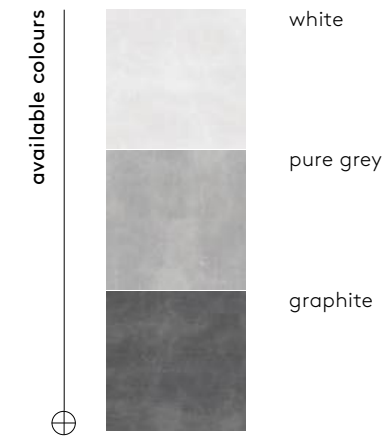

white 90x90x2/36"x36"x0,80" rectified

color	format cm/in	thk. mm/in	ean	surface	no. of face	R	pei	rectified
white	90x90/36"x36"	30/1,20"	5901503218891	mat	7	R11	IV	✓
	90x90/36"x36"	20/0,80"	5901503223901	mat	7	R11	IV	✓
pure grey	90x90/36"x36"	30/1,20"	5901503218952	mat	7	R11	IV	✓
	90x90/36"x36"	20/0,80"	5901503223925	mat	7	R11	IV	✓
graphite	90x90/36"x36"	30/1,20"	5901503218914	mat	7	R11	IV	✓
	90x90/36"x36"	20/0,80"	5901503223949	mat	7	R11	IV	✓

packing system	format cm/in	thk. mm/in	pcs./box	m²/sq ft box	kg/lb box	box/pallet
⊕	90x90/36"x36"	30/1,20"	1	0,81/8,72	56/123,46	20
	90x90/36"x36"	20/0,80"	1	0,81/8,72	35,2/77,20	30

stark white 90x90x2/36"x36"x0,80"