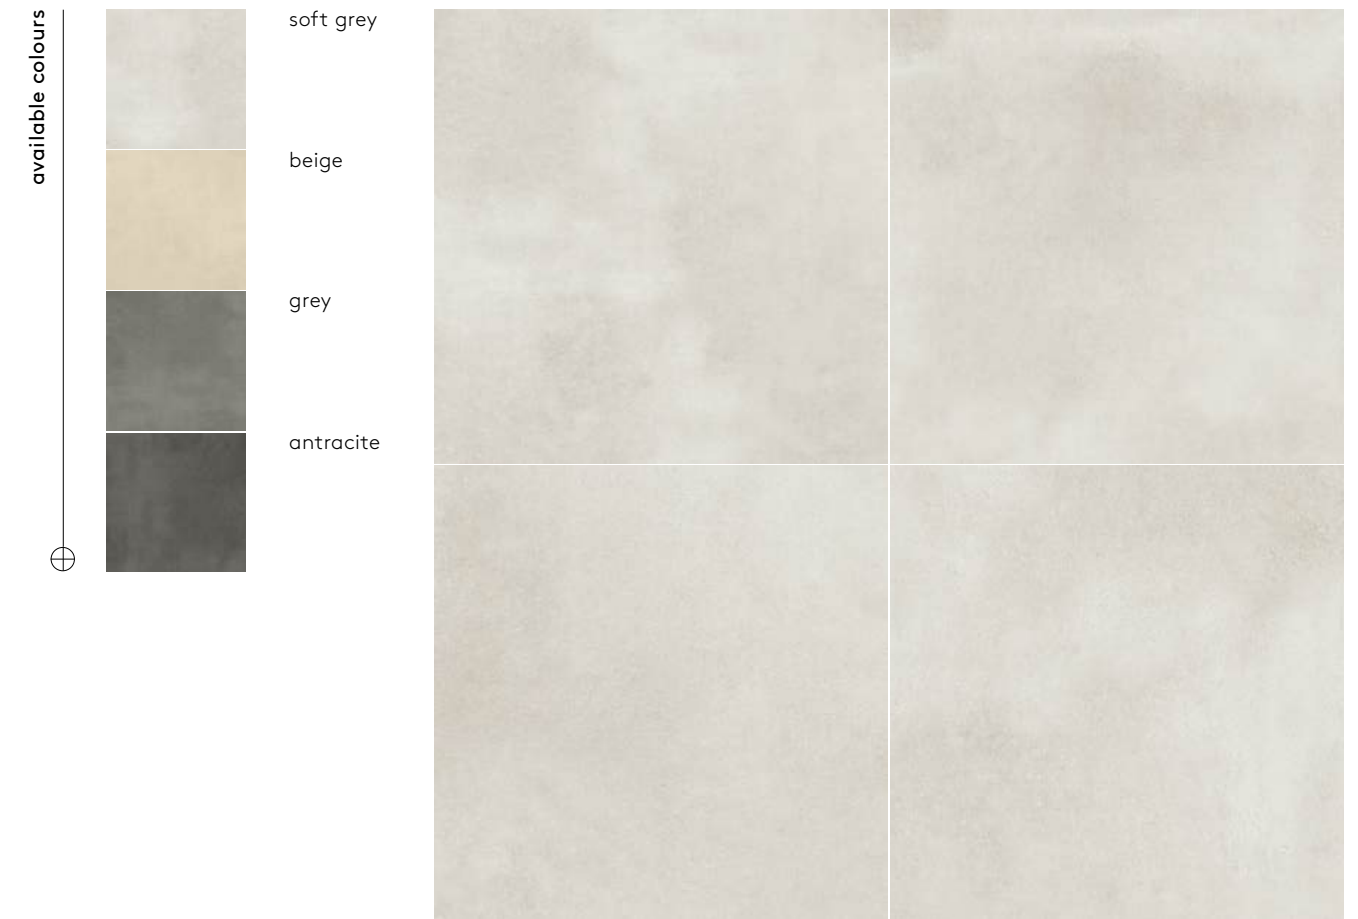

soft grey 60x60x2/24"x24"x0,80" rectified

color	format cm/in	thk. mm/in	ean	surface	no. of face	R	pei	rectified
soft grey	60x60/24"x24"	20/0,80"	5901503202111	mat	9	R11	IV	✓
	60x60/24"x24"	30/1,20"	5901503208014	mat	9	R11	IV	✓
beige	60x60/24"x24"	20/0,80"	5901503202142	mat	9	R11	IV	✓
	60x60/24"x24"	30/1,20"	5901503208038	mat	9	R11	IV	✓
grey	60x60/24"x24"	20/0,80"	5901503208021	mat	9	R11	IV	✓
	60x60/24"x24"	30/1,20"	5901503202128	mat	9	R11	IV	✓
antracite	60x60/24"x24"	20/0,80"	5901503202135	mat	9	R11	IV	✓
	60x60/24"x24"	30/1,20"	5901503208045	mat	9	R11	IV	✓

town collection

60x60x2/24"x24"x0,80" • 60x60x3/24"x24"x1,20" • 90x90x2/36"x36"x0,80"
60x120x2/24"x48"x0,80" • 45x90x2/18"x36"x0,80"

available sizes

packing system	format cm/in	thk. mm/in	pcs./box	m²/sq ft box	kg/lb box	box/pallet
	60x60/24"x24"	30/1,20"	1	0,36/3,87	25/55,12	40
	60x60/24"x24"	20/0,80"	2	0,72/7,75	31/68,34	30