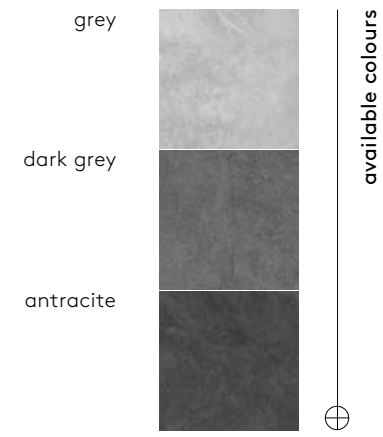

grey 60x120x2/24"x48"x0,80" rectified

color	format cm/in	thk. mm/in	ean	surface	no. of face	R	pei	rectified
grey	60x120/24"x48"	20/0,80"	5901503220429	mat	6	R11	IV	✓
dark grey	60x120/24"x48"	20/0,80"	5901503220436	mat	6	R11	IV	✓
antracite	60x120/24"x48"	20/0,80"	5901503218327	mat	6	R11	IV	✓