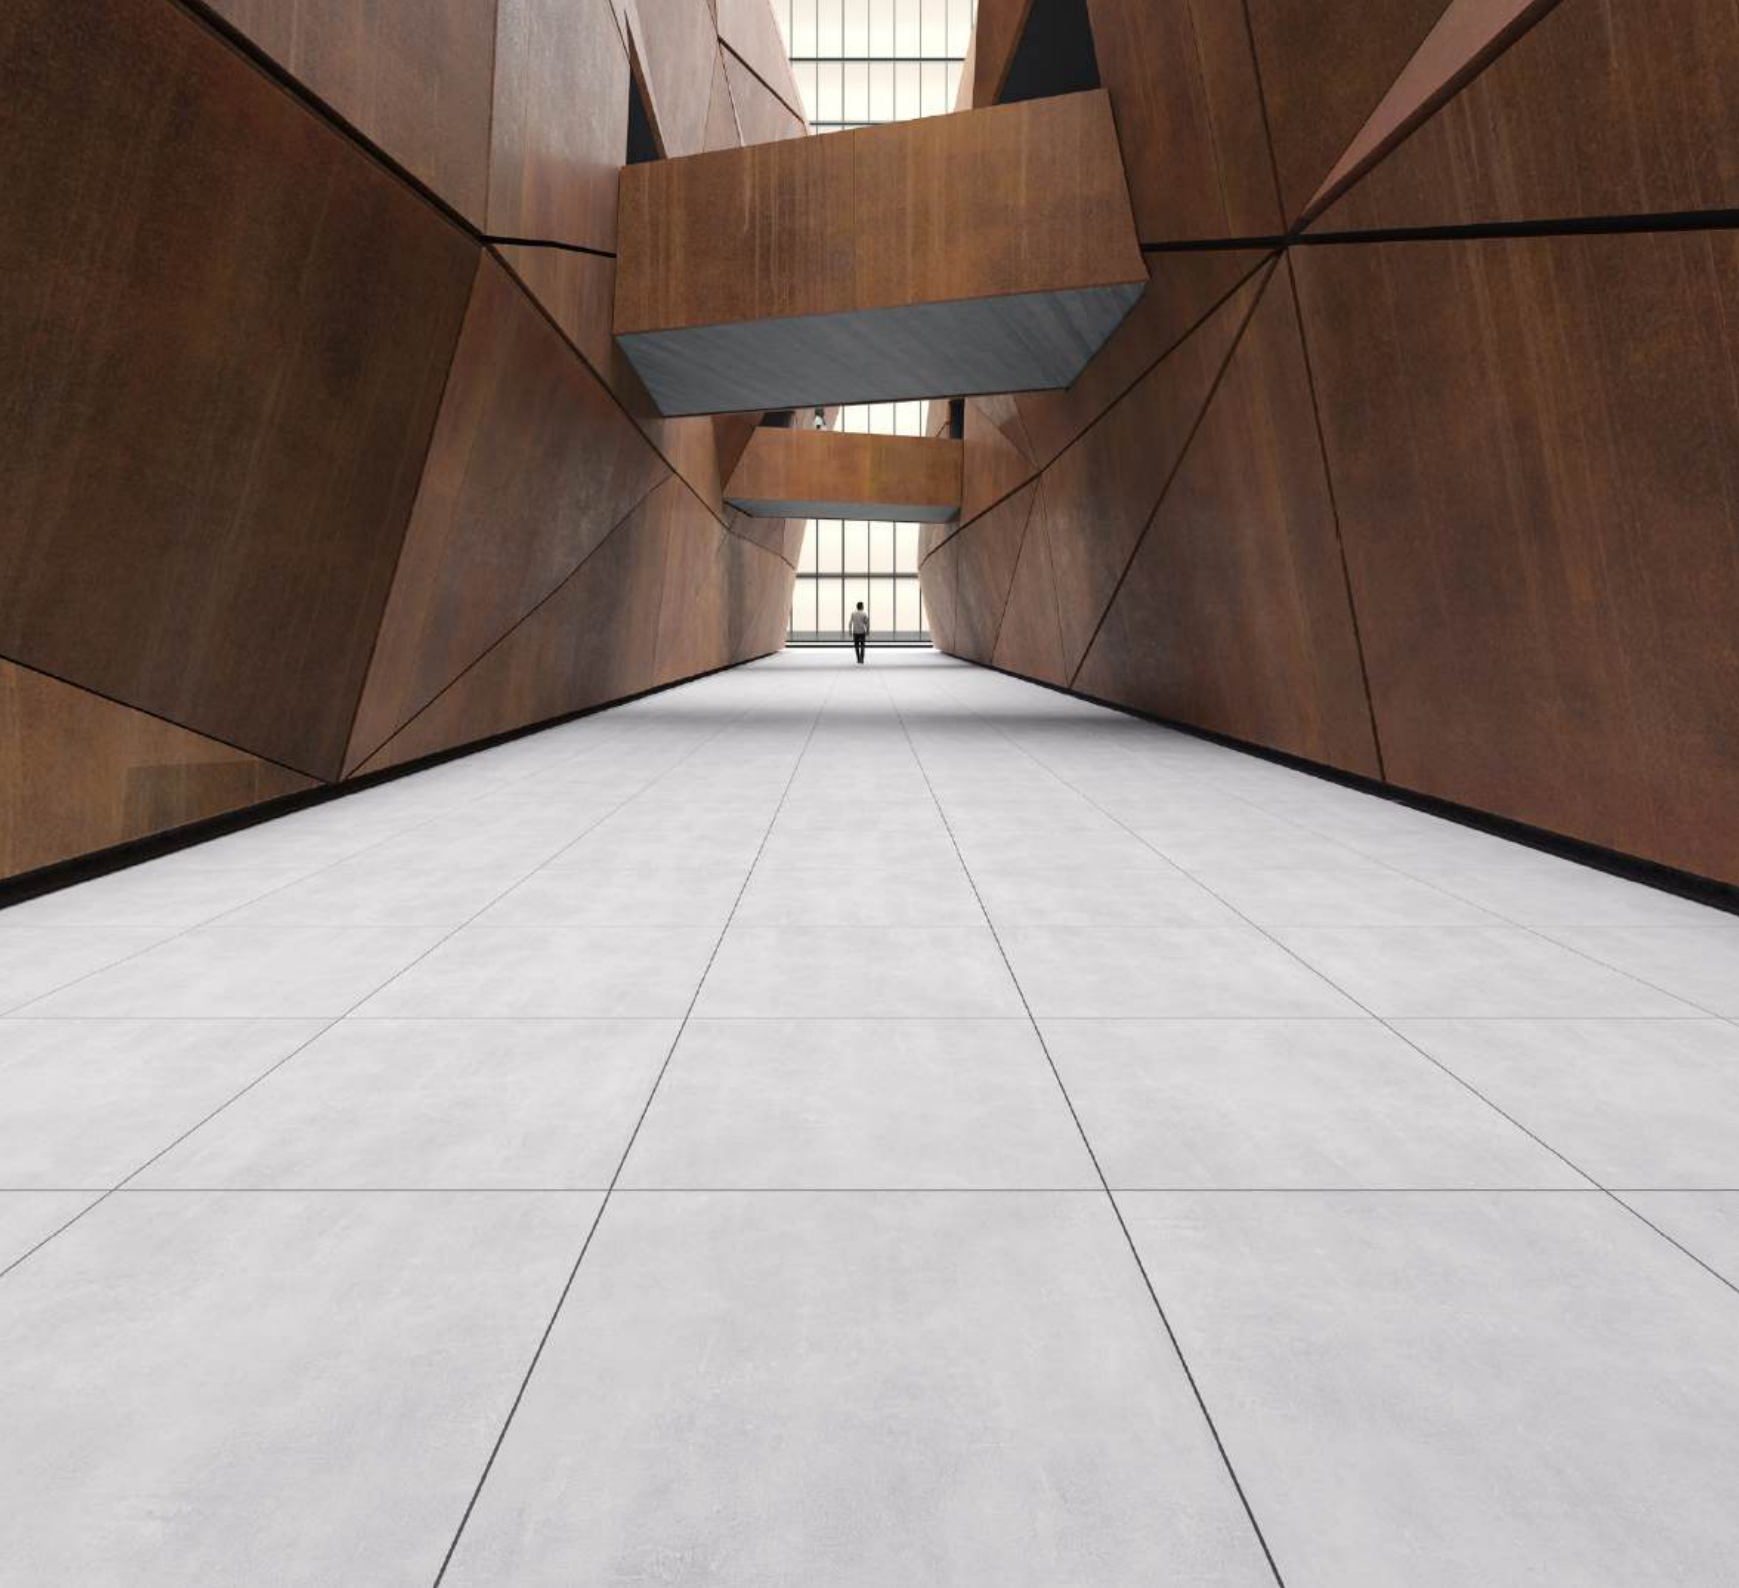

/91/inspiration of the concrete

stark collection