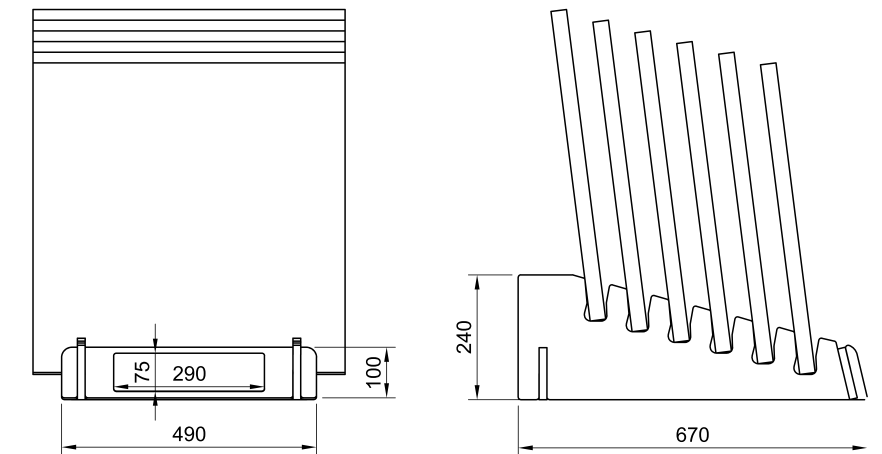

Display with Connector (1x Display Stand + Connector): 220x248x110 cm

STAR 2.0
STAR 3.0

STAR 3.0

Tile stand 24x49x67 cm

STAR 2.0

Tile stand 24x49x63 cm

- 01 collection name
- 02 collection sample graphic
- 03 available colours
- 04 information about collection
- 05 packing system
- 06 number of page and inspiration
- 07 available sizes and thickness
- 08 pictograms
- 09 collection name
- 10 name and size collection
- 11 number of page and inspiration
- 12 available colours
- 13 collection name
- 14 information about collection
- 15 packing system