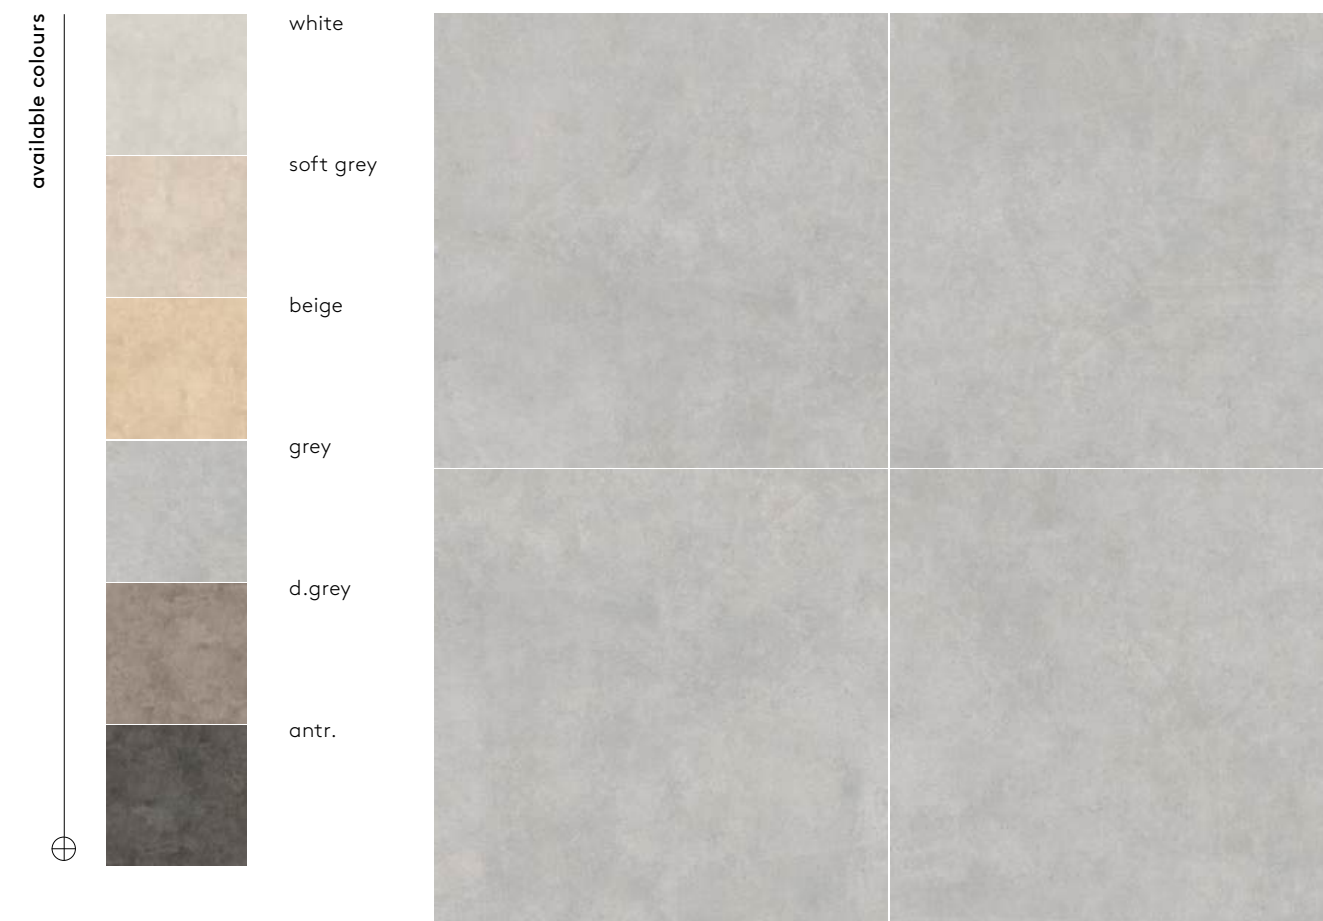

/21/ inspiration of the concrete

qubus collection

white 60x60x2/24"x24"x0,80" rectified

color	format cm/in	thk. mm/in	ean	surface	no. of face	R	pei	rectified
white	60x60/24"x24"	20/0,80"	5905427710950	mat	12	R11	IV	✓
soft grey	60x60/24"x24"	20/0,80"	5905427711032	mat	12	R11	IV	✓
beige	60x60/24"x24"	20/0,80"	5905427711056	mat	12	R11	IV	✓
grey	60x60/24"x24"	20/0,80"	5905427710974	mat	12	R11	IV	✓
dark grey	60x60/24"x24"	20/0,80"	5905427711018	mat	12	R11	IV	✓
antracite	60x60/24"x24"	20/0,80"	5905427710998	mat	12	R11	IV	✓