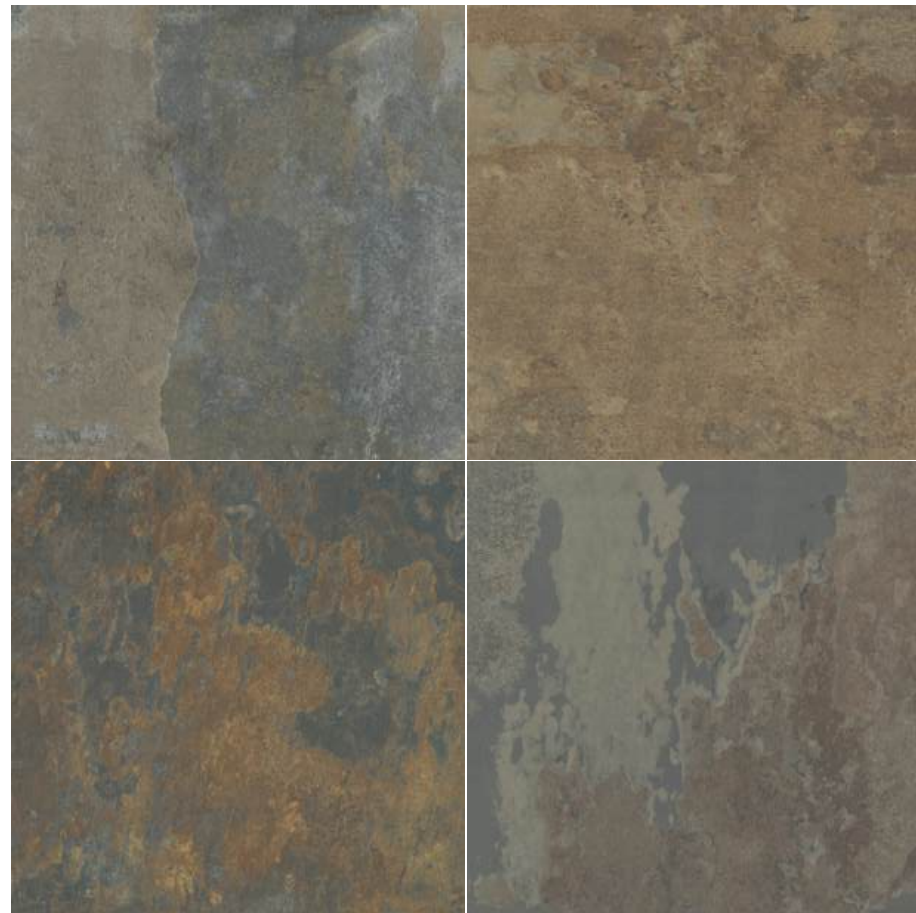

peacock collection

  PEI IV R11   

60x60x2/24"x24"x0,80" • 60x60x3/24"x24"x1,20" 90x90x2/36"x36"x0,80" • 90x90x3/36"x36"x1,20"

available sizes 

 peacock rust 60x60x2/24"x24"x0,80"

rusty 60x60x2/24"x24"x0,80" rectified
60x60x3/24"x24"x1,20" rectified