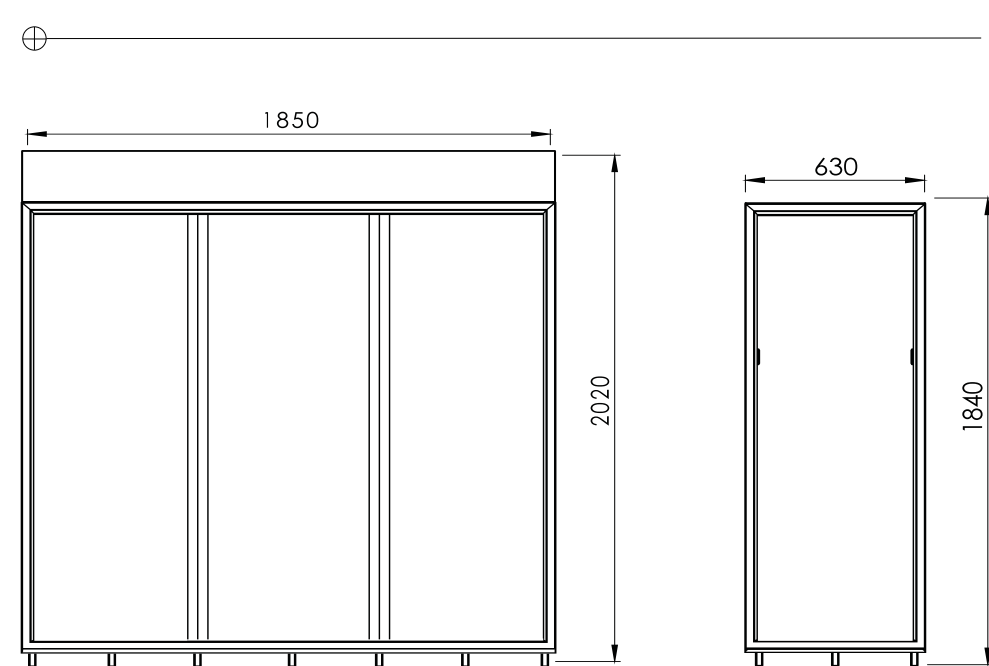

Display with Connector (1x Display Stand + Connector): 220x248x110 cm

STAR 2.0
STAR 3.0

STAR 3.0

Tile stand 24x49x67 cm

STAR 2.0

Tile stand 24x49x63 cm

- 01 collection name
- 02 collection sample graphic
- 03 available colours
- 04 information about collection
- 05 packing system
- 06 number of page and inspiration
- 07 available sizes and thickness
- 08 pictograms
- 09 collection name
- 10 name and size collection
- 11 number of page and inspiration
- 12 available colours
- 13 collection name
- 14 information about collection
- 15 packing system