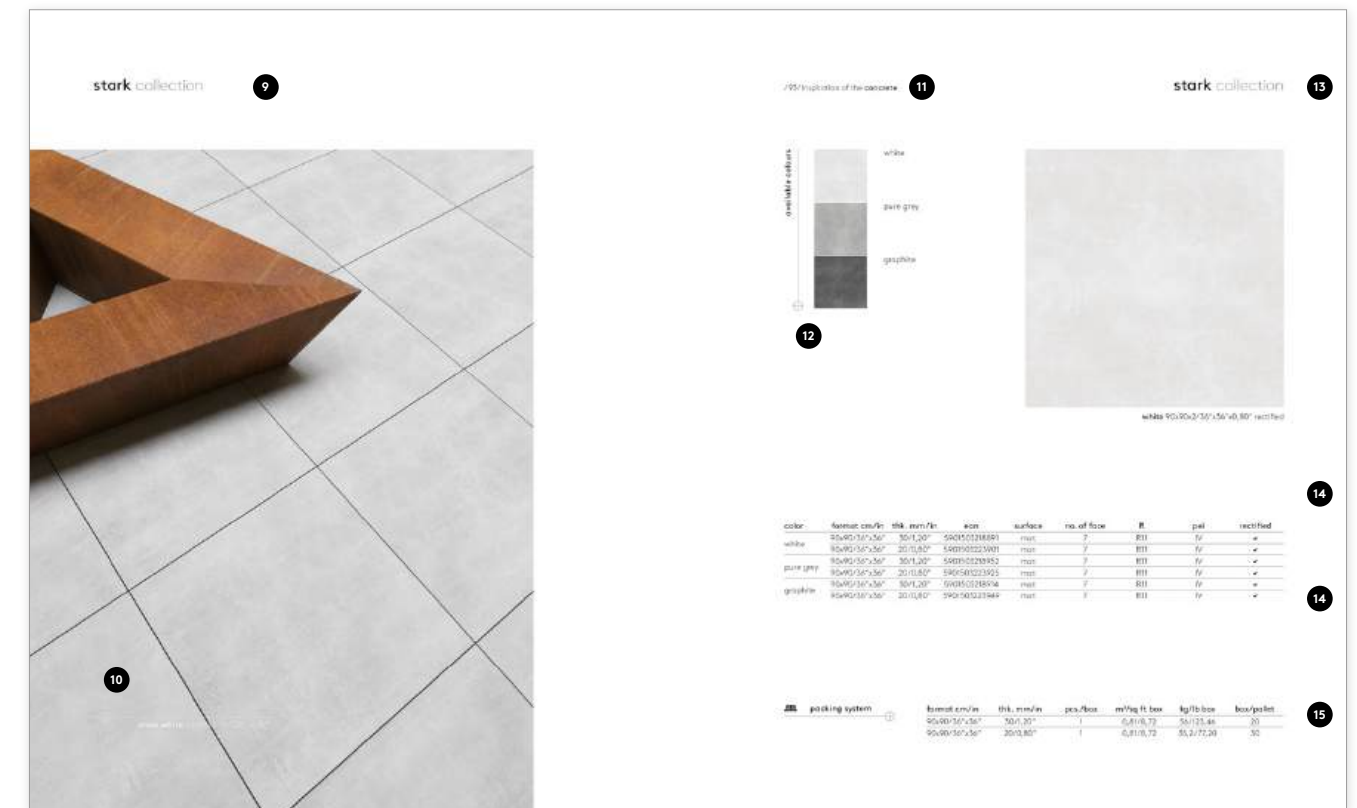

Display with Connector (1x Display Stand + Connector): 220x248x110 cm

STAR 2.0
STAR 3.0

STAR 3.0

Tile stand 24x49x67 cm

STAR 2.0

Tile stand 24x49x63 cm

- 01 collection name
- 02 collection sample graphic
- 03 available colours
- 04 information about collection
- 05 packing system
- 06 number of page and inspiration
- 07 available sizes and thickness
- 08 pictograms
- 09 collection name
- 10 name and size collection
- 11 number of page and inspiration
- 12 available colours
- 13 collection name
- 14 information about collection
- 15 packing system