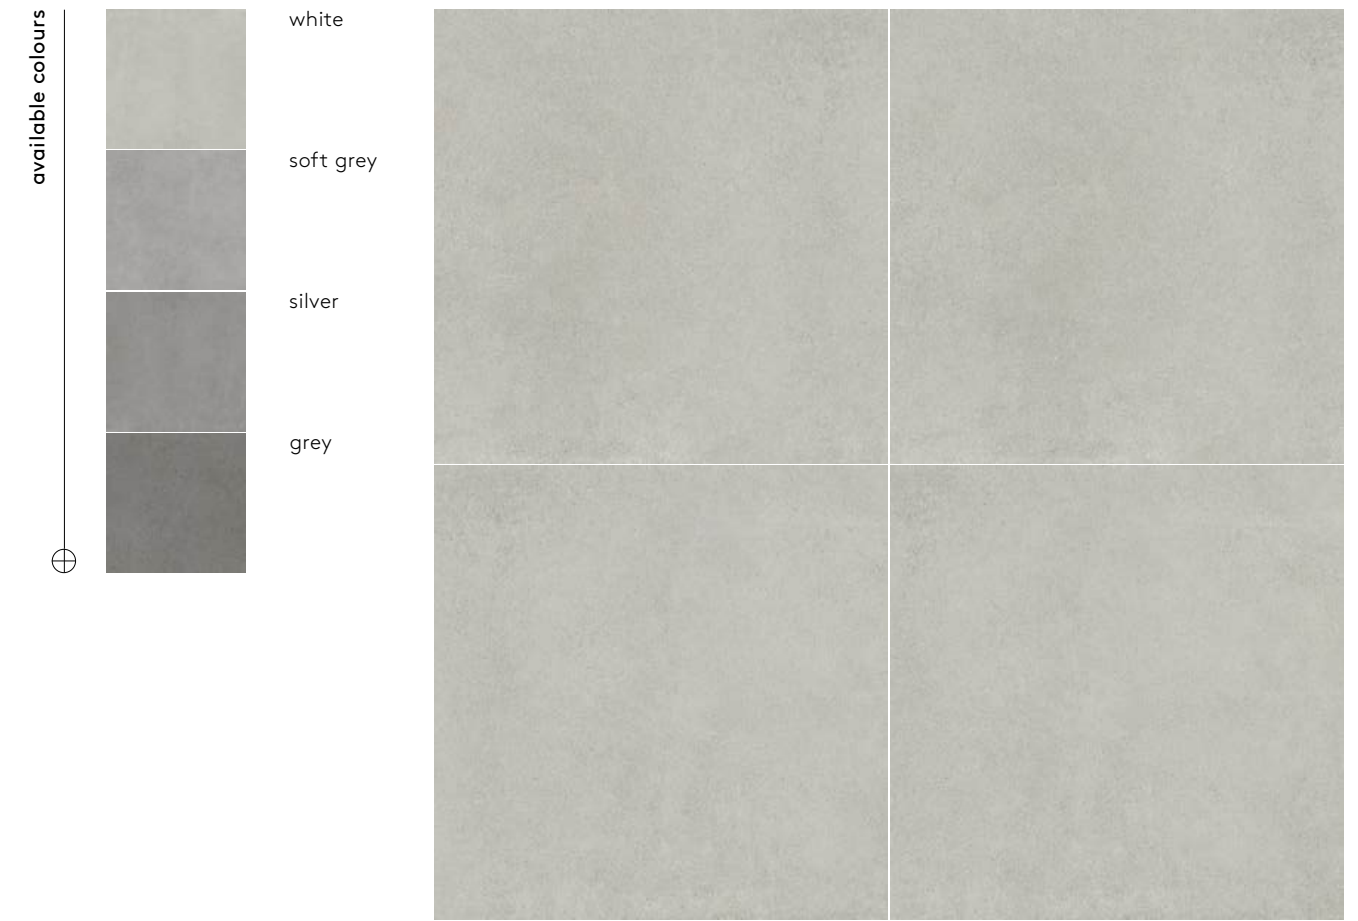

rawtech collection

white 60x60x2/24"x24"x0,80" rectified

color	format cm/in	thk. mm/in	ean	surface	no. of face	R	pei	rectified
white	60x60/24"x24"	20/0,80"	5905427710714	mat	10	R11	IV	✓
soft grey	60x60/24"x24"	20/0,80"	5905427710677	mat	10	R11	IV	✓
silver	60x60/24"x24"	20/0,80"	5905427710691	mat	10	R11	IV	✓
grey	60x60/24"x24"	20/0,80"	5905427710738	mat	10	R11	IV	✓