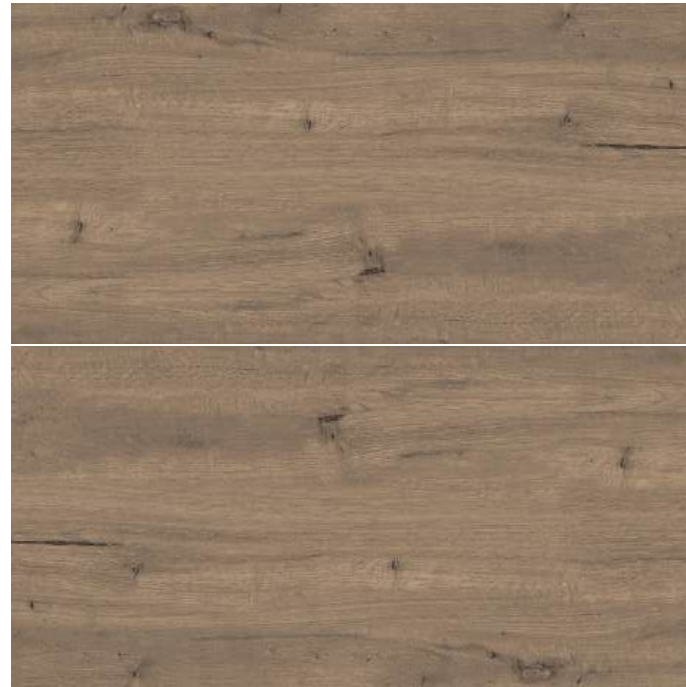

brown 45x90x2/18''x36''x0,80'' rectified