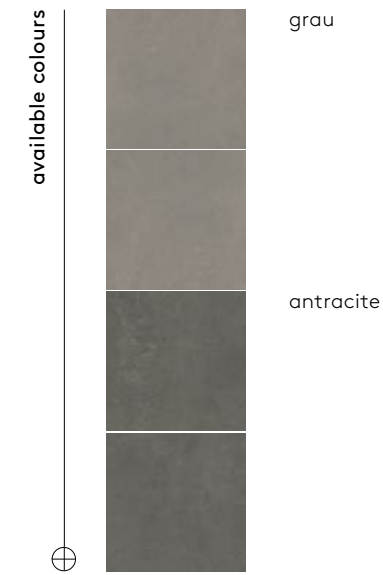

grau 60x60x2/24"x24"x0,80" rectified

color	format cm/in	thk. mm/in	ean	surface	no. of face	R	pei	rectified
grau	60x60/24"x24"	20/0,80"	5905427711117	mat	6	R11	IV	✓
antracite	60x60/24"x24"	20/0,80"	5905427711131	mat	6	R11	IV	✓

space collection

60x60x2/24"x24"x0,80"

available sizes

packing system	format cm/in	thk. mm/in	pcs./box	m²/sq ft box	kg/lb box	box/pallet
	60x60/24"x24"	20/0,80"	2	0,72/7,75	31/68,34	30