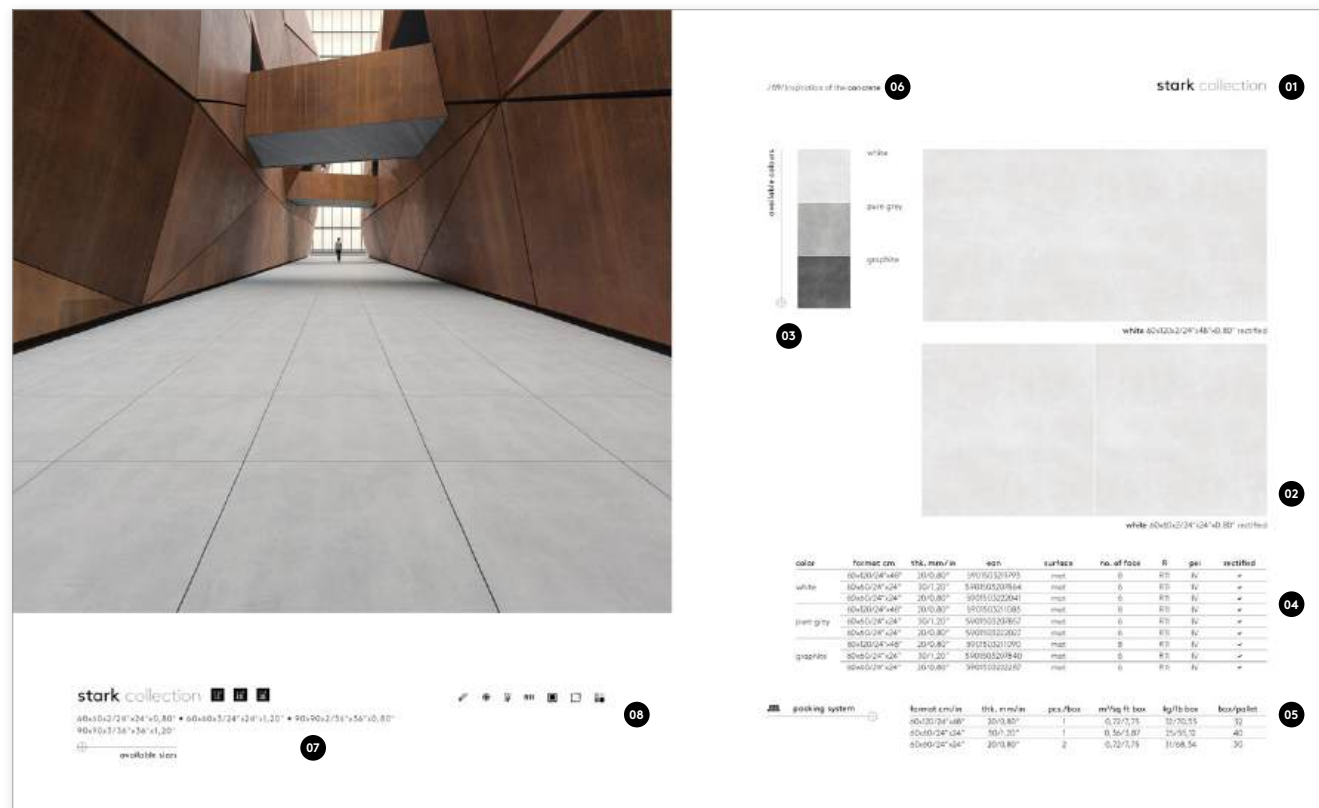

Display with Connector (1x Display Stand + Connector): 220x248x110 cm

STAR 2.0
STAR 3.0

STAR 3.0

Tile stand 24x49x67 cm

STAR 2.0

Tile stand 24x49x63 cm

- 01 collection name
- 02 collection sample graphic
- 03 available colours
- 04 information about collection
- 05 packing system
- 06 number of page and inspiration
- 07 available sizes and thickness
- 08 pictograms
- 09 collection name
- 10 name and size collection
- 11 number of page and inspiration
- 12 available colours
- 13 collection name
- 14 information about collection
- 15 packing system