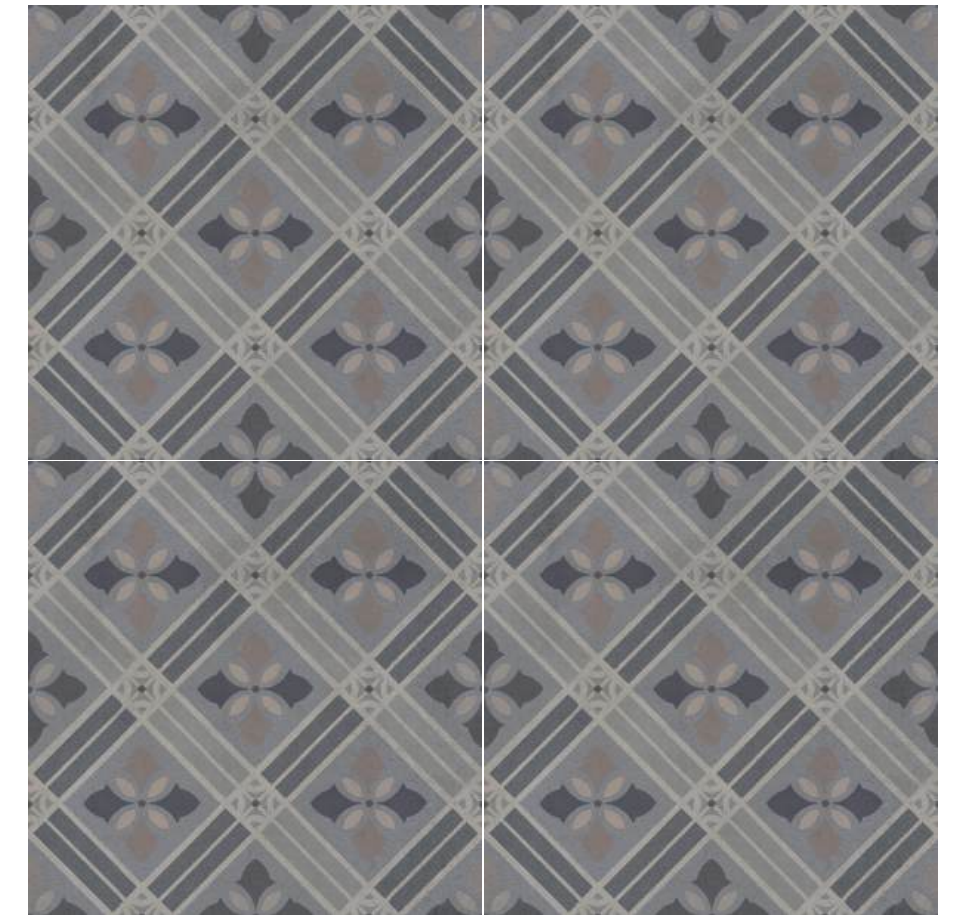

grey 60x60x3/24"x24"x1,20" rectified

color	format cm/in	thk. mm/in	ean	surface	no. of face	R	pei	rectified
grey	60x60/24"x24"	30/1,20"	5901503219867	mat	1	R11	IV	✓

⊕ packing system	format cm/in	thk. mm/in	pcs./box	m²/sq ft box	kg/lb box	box/pallet
⊕	60x60/24"x24"	30/1,20"	1	0,36/3,87	25/55,12	40