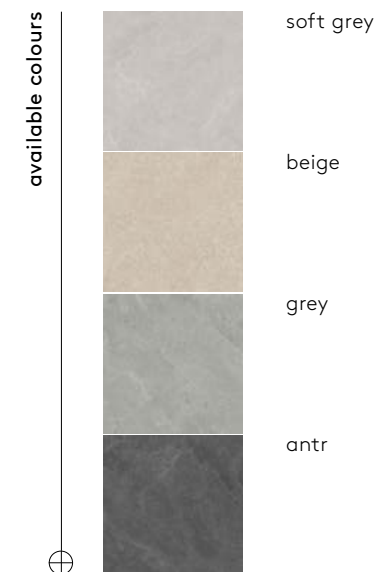

60x60x2/24"x24"x0,80"

 available sizes

/23/inspiration of the stone

tobi collection

beige 60x60x2/24"x24"x0,80" rectified

color	format cm/in	thk. mm/in	ean	surface	no. of face	R	pei	rectified
soft grey	60x60/24"x24"	20/0,80"	5905427713265	mat	12	R11	IV	✓
beige	60x60/24"x24"	20/0,80"	5905427713241	mat	12	R11	IV	✓
grey	60x60/24"x24"	30/1,20"	5905427714453	mat	12	R11	IV	✓
grey	60x60/24"x24"	20/0,80"	5905427713289	mat	12	R11	IV	✓
antracite	60x60/24"x24"	20/0,80"	5905427713302	mat	12	R11	IV	✓