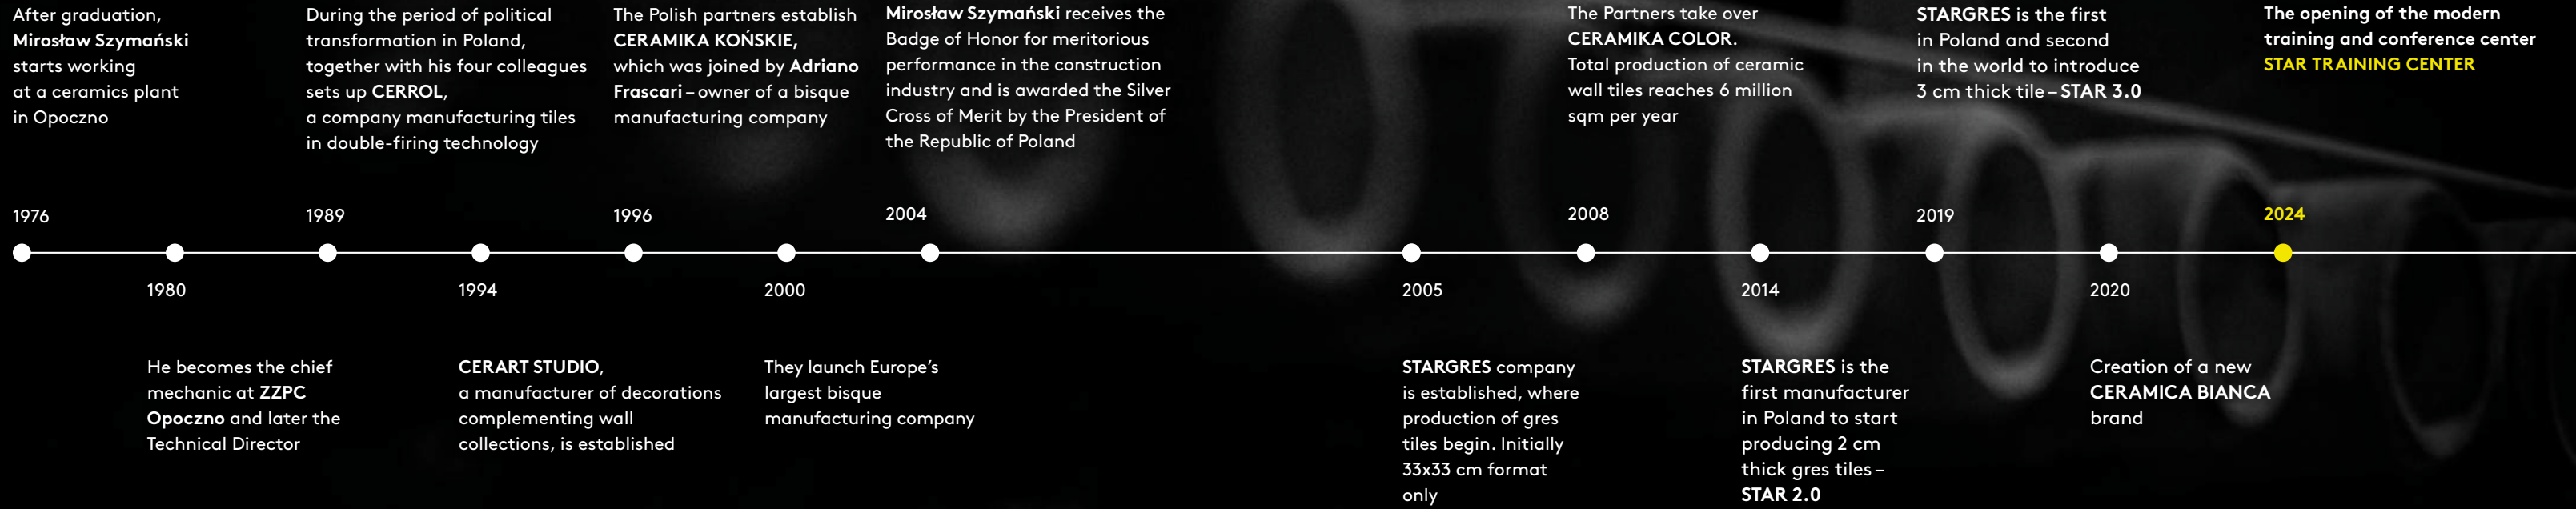

general catalogue
2025

STARGRES®

STARGRES®

general catalogue
2025

From one pallet per day in 1989,
to 30 million sqm of annual production in 30 years

about us

We are a reputable manufacturer of gres tiles, operating in the market since 1989. The top quality of our products has earned us the trust of our customers for over three decades. Modern solutions that combine durability, aesthetics and innovation are our specialty.

Our gres tiles are perfect for both private and commercial spaces. We prioritize sustainable development, modern technologies and attention to detail. Streamlining of the decision-making process allowed us to open another state-of-the-art production line in 2019, which enables the production of 3 cm thick gres tiles in **90x90 cm** format and with a compressive strength of over 3 tons.

Even during the difficult period for the global economy caused by the COVID-19 pandemic, among other things, we managed to remain profitable. The above fact makes the companies plan further dynamic development. In April 2022, we launched **two more 3-cm gres tile production lines**. This gives us an annual increase in production of terrace gres tiles of 1 million m².

The word **"Star"** comes from the name of our Stargres brand, which is the leading brand in the **Końskie Group**, in terms of development and investment. The company's portfolio includes interior and exterior tiles, found in a multitude of formats and textures. At the top of **Stargres'** priority list are high quality and environmentally friendly production, which is why all the company's products meet the most stringent Polish and European standards.