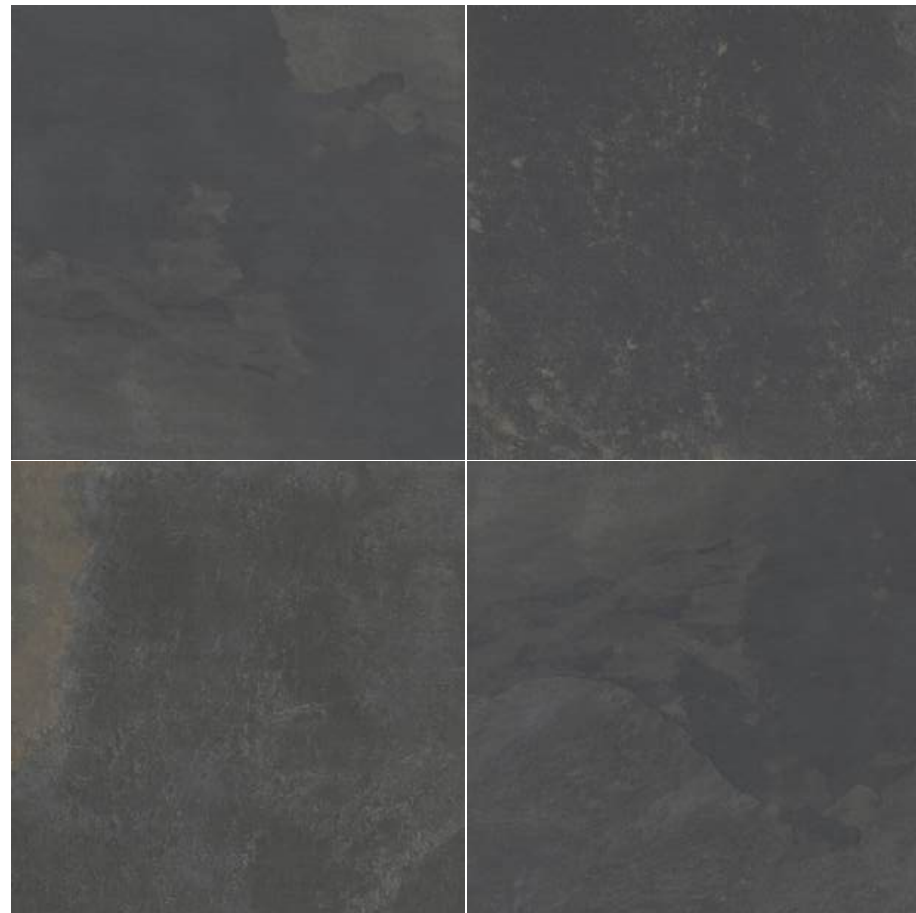

60x60x2/24"x24"x0,80" • 60x60x3/24"x24"x1,20"
90x90x2/36"x36"x0,80" • 90x90x3/36"x36"x1,20"

 available sizes

black 60x60x2/24"x24"x0,80" rectified
60x60x3/24"x24"x1,20" rectified

black 90x90x2/36"x36"x0,80" rectified
90x90x3/36"x36"x1,20" rectified