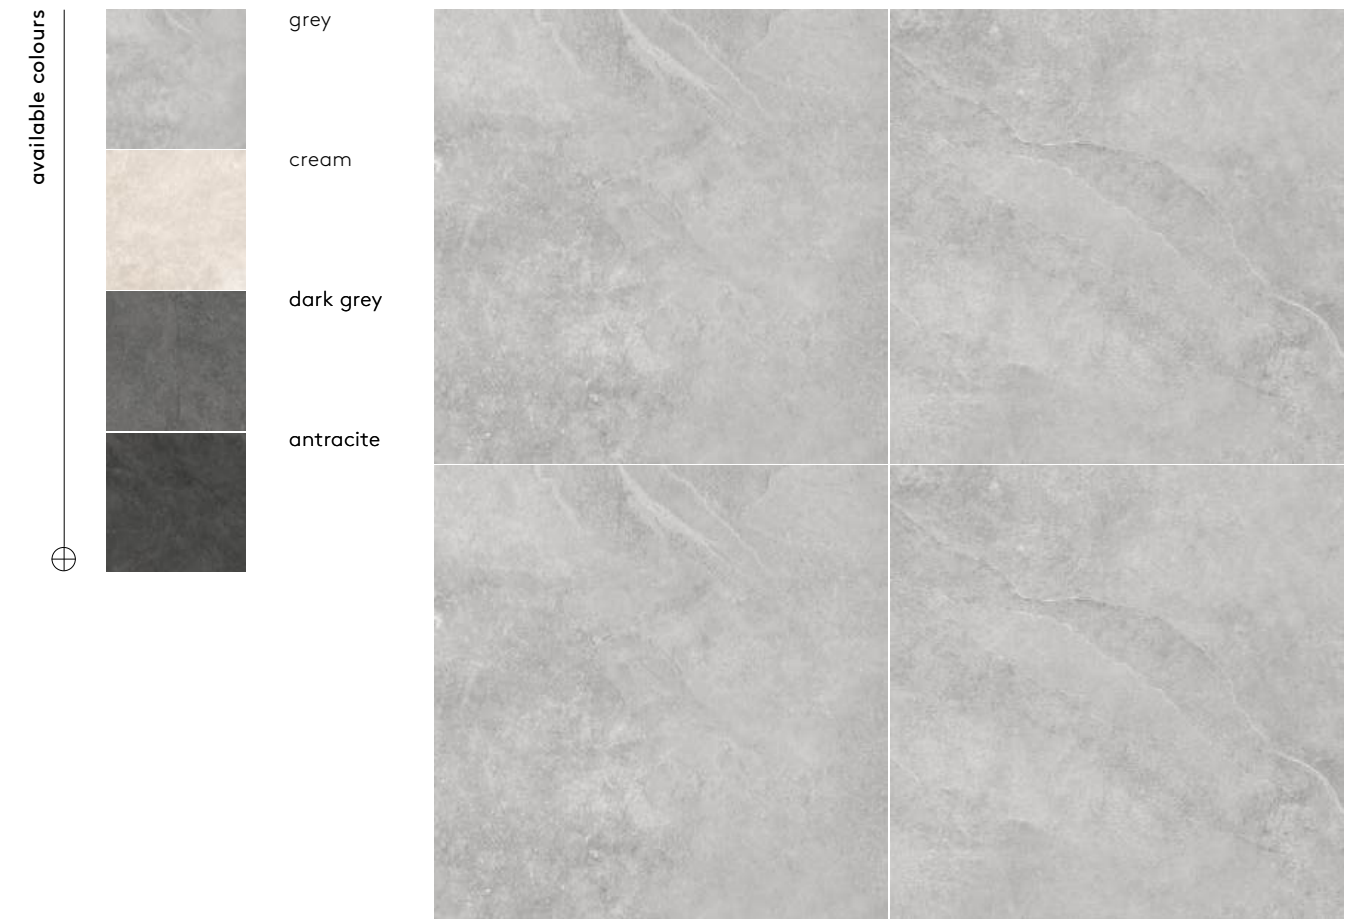

grey 60x60x2/24"x24"x0,80" rectified

color	format cm/in	thk. mm/in	ean	surface	no. of face	R	pei	rectified
grey	60x60/24"x24"	30/1,20"	5901503210499	mat	11	R11	IV	✓
	60x60/24"x24"	20/0,80"	5901503220238	mat	11	R11	IV	✓
cream	60x60/24"x24"	30/1,20"	5905427710639	mat	6	R11	IV	✓
	60x60/24"x24"	20/0,80"	5901503221891	mat	12	R11	IV	✓
dark grey	60x60/24"x24"	30/1,20"	5901503210505	mat	11	R11	IV	✓
	60x60/24"x24"	20/0,80"	5901503220252	mat	11	R11	IV	✓
antracite	60x60/24"x24"	30/1,20"	5901503210512	mat	11	R11	IV	✓
	60x60/24"x24"	20/0,80"	5901503220276	mat	11	R11	IV	✓

pizarra collection

60x60x2/24"x24"x0,80" • 60x60x3/24"x24"x1,20" • 60x120x2/24"x48"x0,80"
90x90x2/36"x36"x0,80" • 90x90x3/36"x36"x1,20" • 45x90x2/18"x36"x0,80"

available sizes

packing system	format cm/in	grubość mm	szt./opak.	m²/opak.	kg/opak.	opak./paleta
	60x60/24"x24"	30/1,20"	1	0,36/3,87	25/55,12	40
	60x60/24"x24"	20/0,80"	2	0,72/7,75	31/68,34	30