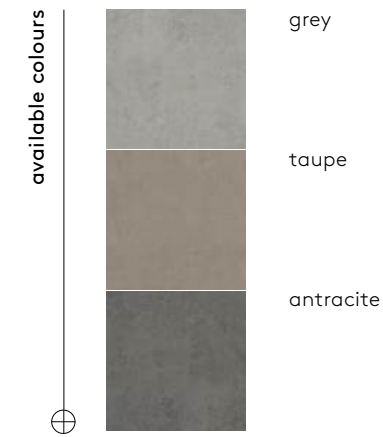

grey 60x60x2/24"x24"x0,80" rectified

color	format cm/in	thk. mm/in	ean	surface	no. of face	R	pei	rectified
grey	60x60/24"x24"	30/1,20"	5901503208144	mat	12	R11	IV	✓
	60x60/24"x24"	20/0,80"	5901503203866	mat	9	R11	IV	✓
taupe	60x60/24"x24"	30/1,20"	5901503208168	mat	12	R11	IV	✓
	60x60/24"x24"	20/0,80"	5901503203859	mat	9	R11	IV	✓
antracite	60x60/24"x24"	30/1,20"	5901503208151	mat	6	R11	IV	✓
	60x60/24"x24"	20/0,80"	5901503203873	mat	9	R11	IV	✓

downtown collection

60x60x2/24"x24"x0,80" • 60x60x3/24"x24"x1,20" • 90x90x3/36"x36"x1,20"

⊕ available sizes

packing system ⊕	format cm/in	thk. mm/in	pcs./box	m²/sq ft box	kg/lb box	box/pallet
	60x60/24"x24"	30/1,20"	1	0,36/3,87	25/55,12	40
	60x60/24"x24"	20/0,80"	2	0,72/7,75	31/68,34	30