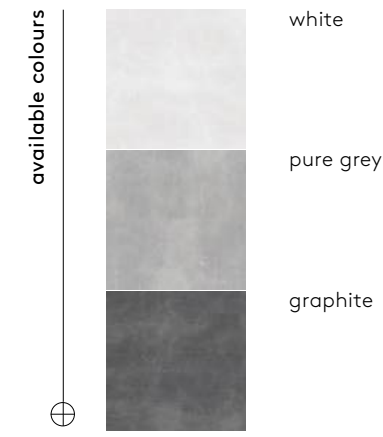

white 60x120x2/24"x48"x0,80" rectified