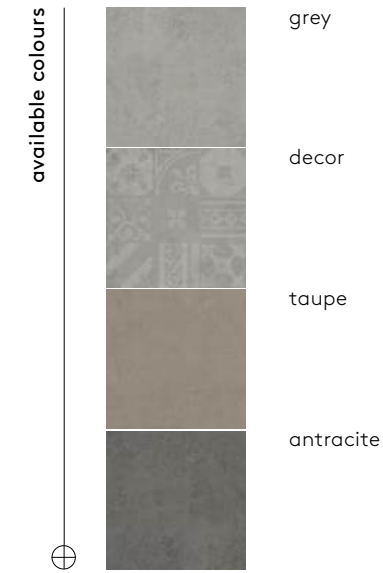

grey 90x90x2/36"x36"x0,80" rectified

color	format cm/in	thk. mm/in	ean	surface	no. of face	R	pei	rectified
grey	90x90/36"x36"	30/1,20"	5901503218570	mat	6	R11	IV	✓
decor	90x90/36"x36"	30/1,20"	5901503220375	mat	1	R11	IV	✓
taupe	90x90/36"x36"	30/1,20"	5901503218594	mat	7	R11	IV	✓
antracite	90x90/36"x36"	30/1,20"	5901503218198	mat	13	R11	IV	✓

packing system	format cm/in	grubość mm	szt./opak.	m²/opak.	kg/opak.	opak./paleta
	90x90/36"x36"	30/1,20"	1	0,81/8,72	56/123,46	20

downtown grey 90x90x2/36"x36"x0,80"