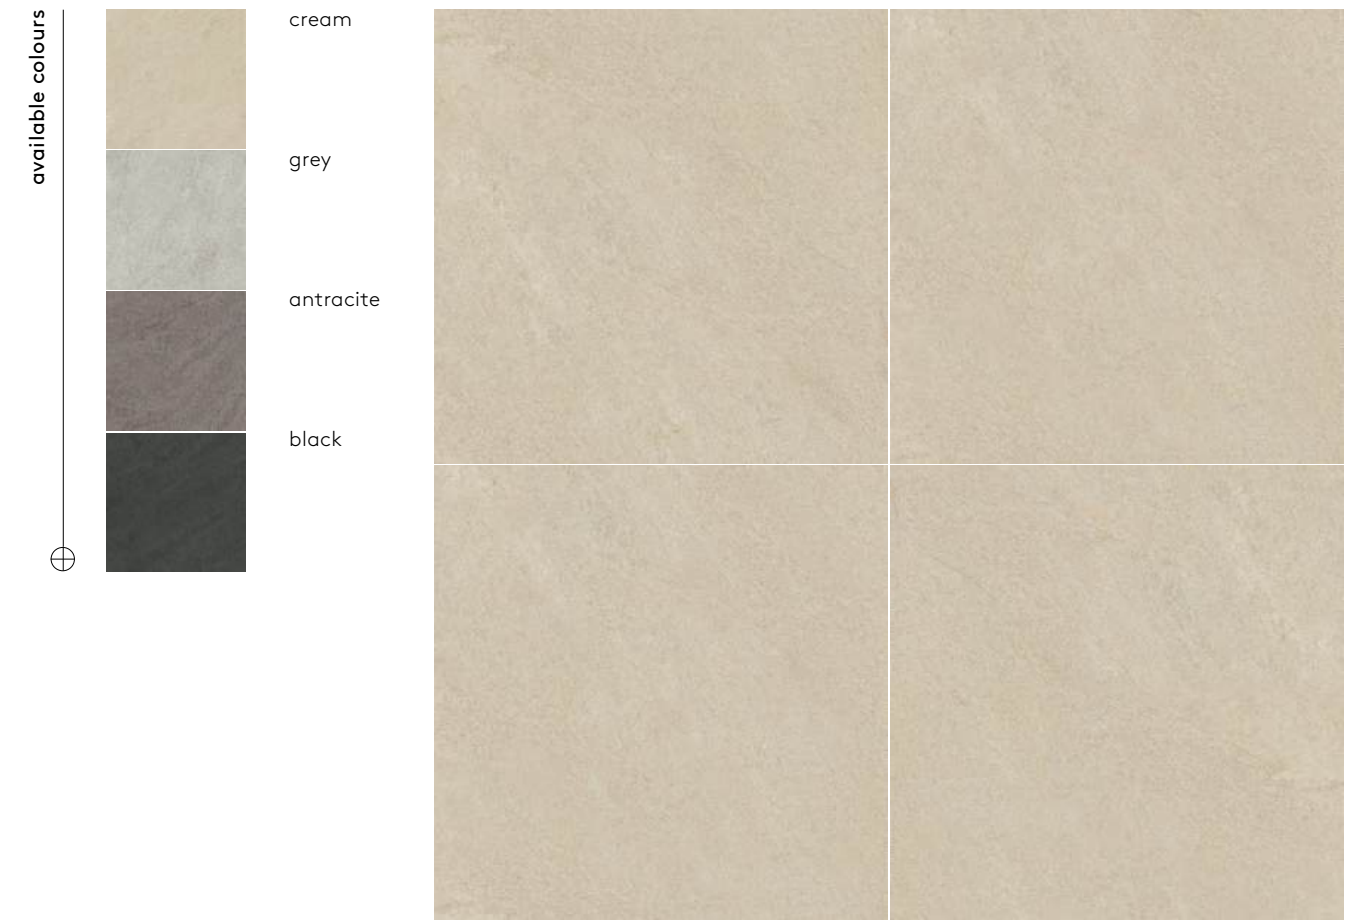

pietra serena collection

cream 60x60x2/24"x24"x0,80" rectified

color	format cm/in	thk. mm/in	ean	surface	no. of face	R	pei	rectified
cream	60x60/24"x24"	30/1,20"	5901503212080	mat	6	R11	IV	✓
	60x60/24"x24"	20/0,80"	5907641449982	mat	6	R11	IV	✓
grey	60x60/24"x24"	30/1,20"	5901503212097	mat	6	R11	IV	✓
	60x60/24"x24"	20/0,80"	5907641446219	mat	6	R11	IV	✓
antracite	60x60/24"x24"	30/1,20"	5901503212110	mat	6	R11	IV	✓
	60x60/24"x24"	20/0,80"	5907641444321	mat	6	R11	IV	✓
black	60x60/24"x24"	30/1,20"	5901503212103	mat	6	R11	IV	✓
	60x60/24"x24"	20/0,80"	5901503207192	mat	6	R11	IV	✓

pietra serena collection

60x60x2/24"x24"x0,80" • 60x60x3/24"x24"x1,20" • 60x120x2/24"x48"x0,80"
30x120x2/12"x48"x0,80"

available sizes

packing system	format cm/in	thk. mm/in	pcs./box	m²/sq ft box	kg/lb box	box/pallet
	60x60/24"x24"	30/1,20"	1	0,36/3,87	25/55,12	40
	60x60/24"x24"	20/0,80"	2	0,72/7,75	31/68,34	30