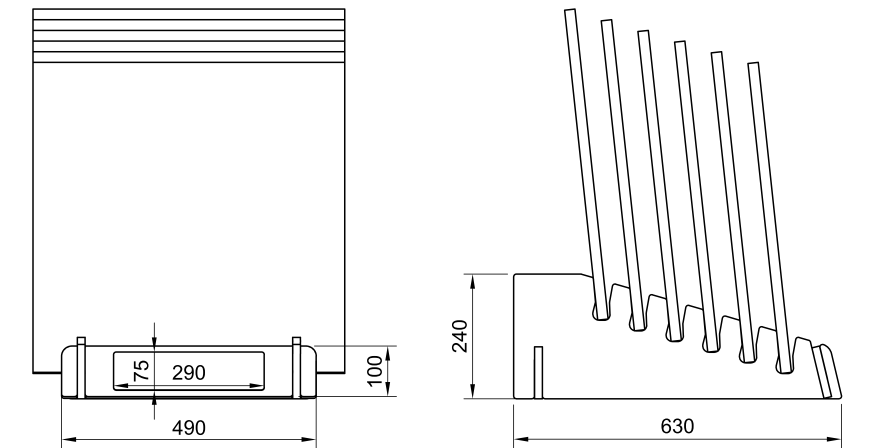

Display with Connector (1x Display Stand + Connector): 220x248x110 cm

STAR 2.0
STAR 3.0

STAR 3.0

Tile stand 24x49x67 cm

STAR 2.0

Tile stand 24x49x63 cm

- 01 collection name
- 02 collection sample graphic
- 03 available colours
- 04 information about collection
- 05 packing system
- 06 number of page and inspiration
- 07 available sizes and thickness
- 08 pictograms
- 09 collection name
- 10 name and size collection
- 11 number of page and inspiration
- 12 available colours
- 13 collection name
- 14 information about collection
- 15 packing system