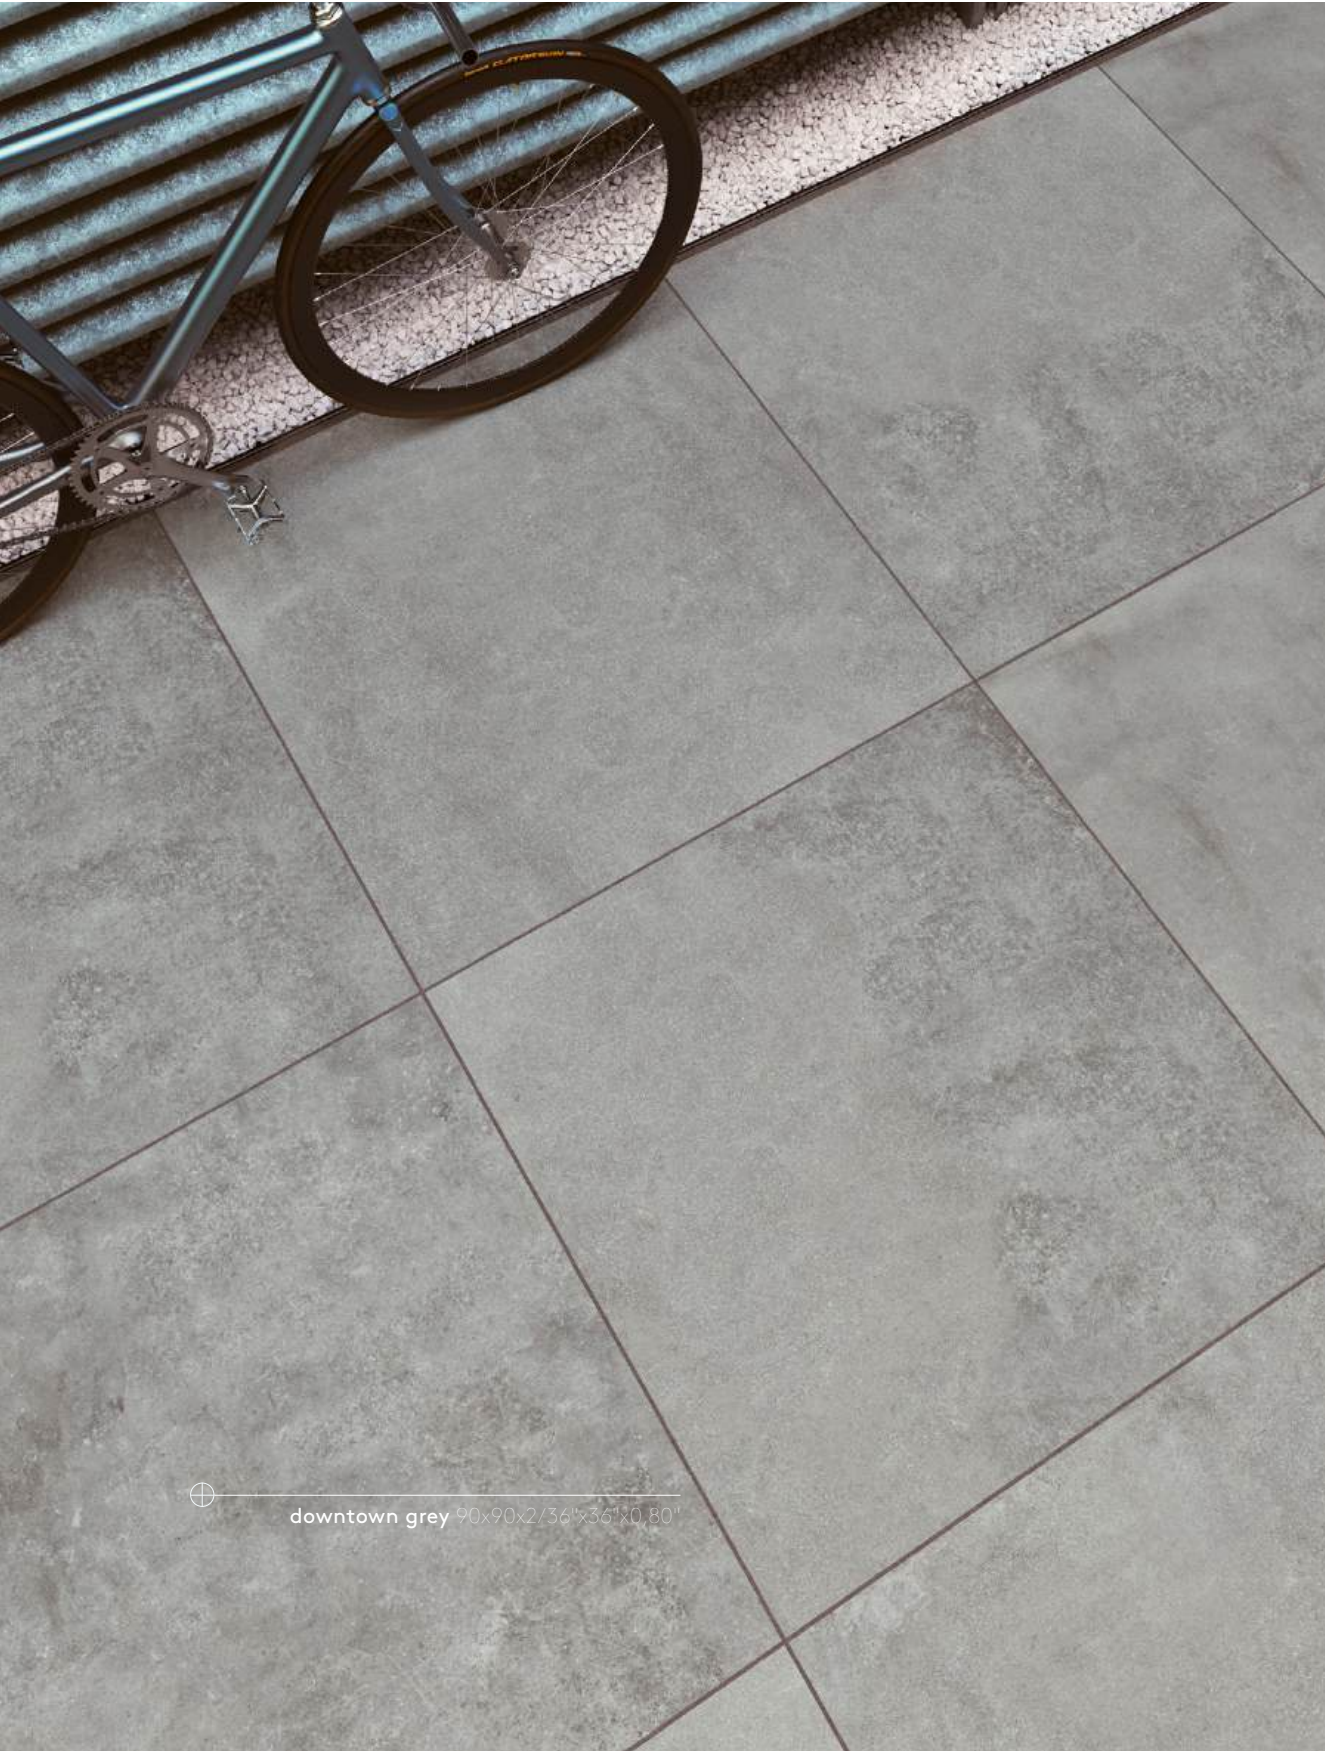

color	format cm/in	thk. mm/in	ean	surface	no. of face	R	pei	rectified
grey	90x90/36"x36"	30/1,20"	5901503218570	mat	6	R11	IV	✓
decor	90x90/36"x36"	30/1,20"	5901503220375	mat	1	R11	IV	✓
taupe	90x90/36"x36"	30/1,20"	5901503218594	mat	7	R11	IV	✓
antracite	90x90/36"x36"	30/1,20"	5901503218198	mat	13	R11	IV	✓

packing system	format cm/in	grubość mm	szt./opak.	m²/opak.	kg/opak.	opak./paleta
	90x90/36"x36"	30/1,20"	1	0,81/8,72	56/123,46	20

downtown grey 90x90x2/36"x36"x0,80"