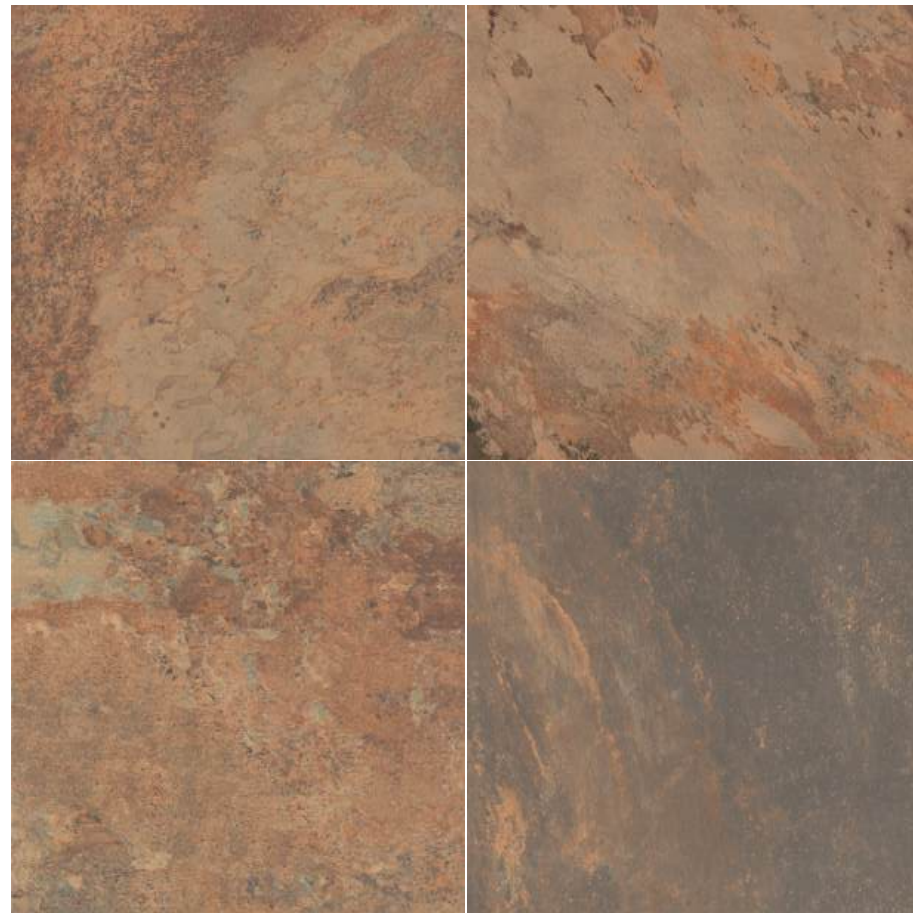

available sizes

peacock copper 60x60x2/24"x24"x0,80"

copper 60x60x2/24"x24"x0,80" rectified
60x60x3/24"x24"x1,20" rectified

copper 90x90x2/36"x36"x0,80" rectified
90x90x3/36"x36"x1,20" rectified

color	format cm/in	thk. mm/in	ean	surface	no. of face	R	pei	rectified
copper	60x60/24"x24"	30/1,20"	5901503223840	mat	19	R11	IV	✓
	60x60/24"x24"	20/0,80"	5901503220047	mat	19	R11	IV	✓